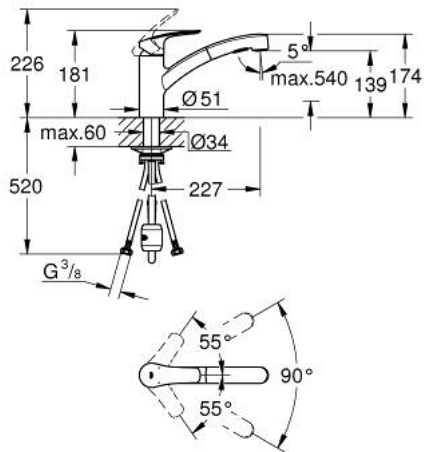

## 30 305 001 EUROSMART SINGLE-LEVER SINK MIXER 1/2"

### PRODUCT DESCRIPTION

- Colour: chrome
- low spout
- single hole installation
- GROHE Long-Life finish
- GROHE SilkMove 35 mm ceramic cartridge
- flow straightener
- with integrated temperature limiter
- pull-out dual spray - switches back and forth between regular flow and spray
- diverter: laminar spray/SpeedClean shower jet
- automatic return to laminar spray
- adjustable flow rate limiter
- swivel cast spout
- swivel area 90°
- Lead and Nickel Free Inner Water Ways
- flexible connection hoses 3/8"
- 
- protected against backflow
- maximum flow rate (at 3 bar): 10.5 l/min
- professional edition

### SPARE PARTS, september 2019 – now

- 1: lever (Spare part-nr. 48530000)
  - 2: Cap (Spare part-nr. 46492000)
  - 3: Screw ring (Spare part-nr. 46815000)
  - 4: Cartridge (Spare part-nr. 46374000)
  - 5: Pull out spray (Spare part-nr. 46956000)
  - 5.1: Dirt strainer (Spare part-nr. 0676800M)
  - 5.2: Non-return valve (Spare part-nr. 08565000)
  - 5.3: Flow straightener (Spare part-nr. 48275000)
  - 6: Shower hose (Spare part-nr. 48293000)
  - 7: Quick coupling (Spare part-nr. 46338000)
  - 8: Mounting set (Spare part-nr. 48477000)
  - 9: Socket spanner (Spare part-nr. 19332000)\*
- \* Optional accessories