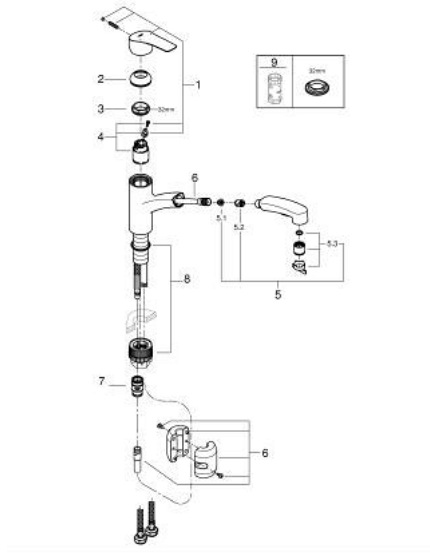

## 30 305 001 EUROSMART SINGLE-LEVER SINK MIXER 1/2"

### PRODUCT DESCRIPTION

- Colour: chrome
- low spout
- single hole installation
- GROHE Long-Life finish
- GROHE SilkMove 35 mm ceramic cartridge
- flow straightener
- with integrated temperature limiter
- pull-out dual spray - switches back and forth between regular flow and spray
- diverter: laminar spray/SpeedClean shower jet
- automatic return to laminar spray
- adjustable flow rate limiter
- swivel cast spout
- swivel area 90°
- Lead and Nickel Free Inner Water Ways
- flexible connection hoses 3/8"
- 
- protected against backflow
- maximum flow rate (at 3 bar): 10.5 l/min
- professional edition

### SPARE PARTS, september 2019 – now

- 1: lever (Spare part-nr. 48530000)
  - 2: Cap (Spare part-nr. 46492000)
  - 3: Screw ring (Spare part-nr. 46815000)
  - 4: Cartridge (Spare part-nr. 46374000)
  - 5: Pull out spray (Spare part-nr. 46956000)
  - 5.1: Dirt strainer (Spare part-nr. 0676800M)
  - 5.2: Non-return valve (Spare part-nr. 08565000)
  - 5.3: Flow straightener (Spare part-nr. 48275000)
  - 6: Shower hose (Spare part-nr. 48293000)
  - 7: Quick coupling (Spare part-nr. 46338000)
  - 8: Mounting set (Spare part-nr. 48477000)
  - 9: Socket spanner (Spare part-nr. 19332000)\*
- \* Optional accessories