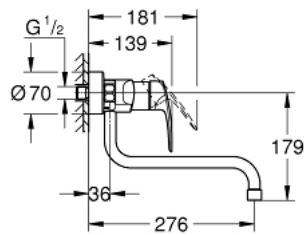

32 224 003 EUROSMART SINGLE-LEVER SINK MIXER 1/2"

PRODUCT DESCRIPTION

- Colour: chrome
- wall mounted
- GROHE Long-Life finish
- GROHE SilkMove 35 mm ceramic cartridge
- mousseur
- adjustable flow rate limiter
- swivel tubular spout
- swivel area 360°
- projection 276 mm
- integrated temperature limiter
- S-unions
- maximum flow rate (at 3 bar): 13.5 l/min
- professional edition

32 224 003 EUROSMART SINGLE-LEVER SINK MIXER 1/2"

SPARE PARTS, september 2019 – now

- 1: lever (Spare part-nr. 48542000)
- 2: Cartridge (Spare part-nr. 46374000)
- 3: S-spout (Spare part-nr. 13369000)
- 3.1: Mousseur (Spare part-nr. 06574000)
- 3.2: Sealing washer \varnothing 13.5 x \varnothing 2.75 (Spare part-nr. 0128500M)
- 3.3: Safety ring (Spare part-nr. 0485300M)
- 4: Screw connection 1/2" (Spare part-nr. 45044000)
- 5: S-union (Spare part-nr. 12662000)
- 6: Extension 3/4", 20 mm (Spare part-nr. 0713000M)*
- 7: Special spanner (Spare part-nr. 19377000)*