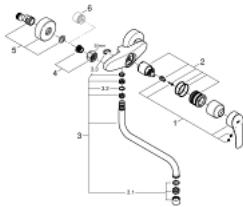

32 224 003 EUROSMART SINGLE-LEVER SINK MIXER 1/2"

PRODUCT DESCRIPTION

- Colour: chrome
- wall mounted
- GROHE Long-Life finish
- GROHE SilkMove 35 mm ceramic cartridge
- mousseur
- adjustable flow rate limiter
- swivel tubular spout
- swivel area 360°
- projection 276 mm
- integrated temperature limiter
- S-unions
- maximum flow rate (at 3 bar): 13.5 l/min
- professional edition

32 224 003 EUROSMART SINGLE-LEVER SINK MIXER 1/2"

SPARE PARTS, september 2019 – now

- 1: lever (Spare part-nr. 48542000)
- 2: Cartridge (Spare part-nr. 46374000)
- 3: S-spout (Spare part-nr. 13369000)
- 3.1: Mousseur (Spare part-nr. 06574000)
- 3.2: Sealing washer \varnothing 13.5 x \varnothing 2.75 (Spare part-nr. 0128500M)
- 3.3: Safety ring (Spare part-nr. 0485300M)
- 4: Screw connection 1/2" (Spare part-nr. 45044000)
- 5: S-union (Spare part-nr. 12662000)
- 6: Extension 3/4", 20 mm (Spare part-nr. 0713000M)*
- 7: Special spanner (Spare part-nr. 19377000)*