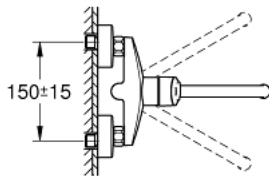

32 224 003 EUROSMART SINGLE-LEVER SINK MIXER 1/2"

PRODUCT DESCRIPTION

- Colour: chrome
- wall mounted
- GROHE Long-Life finish
- GROHE SilkMove 35 mm ceramic cartridge
- mousseur
- adjustable flow rate limiter
- swivel tubular spout
- swivel area 360°
- projection 276 mm
- integrated temperature limiter
- S-unions
- maximum flow rate (at 3 bar): 13.5 l/min
- professional edition

32 224 003 EUROSMART SINGLE-LEVER SINK MIXER 1/2"

SPARE PARTS, september 2019 – now

- 1: lever (Spare part-nr. 48542000)
- 2: Cartridge (Spare part-nr. 46374000)
- 3: S-spout (Spare part-nr. 13369000)
- 3.1: Mousseur (Spare part-nr. 06574000)
- 3.2: Sealing washer \varnothing 13.5 x \varnothing 2.75 (Spare part-nr. 0128500M)
- 3.3: Safety ring (Spare part-nr. 0485300M)
- 4: Screw connection 1/2" (Spare part-nr. 45044000)
- 5: S-union (Spare part-nr. 12662000)
- 6: Extension 3/4", 20 mm (Spare part-nr. 0713000M)*
- 7: Special spanner (Spare part-nr. 19377000)*