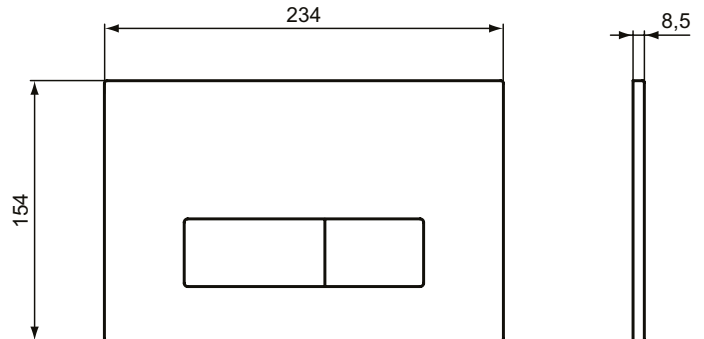

Ideal Standard

Flush Actuator

ProSys

Article-No.: R0121A6

Oleas™ M2 control plate

Oleas™ M2 mechanical control plate with dual flush.

Colour: A6 - Black

Features: .

More product details:

Type:	WC Flush plates
Operation Type:	Mechanical
Style:	Contemporary
Net Weight (kg):	0,34
Material:	Chrome plated plastic
Height (mm):	154
Width (mm):	234
Depth (mm):	8
Flush Type:	Dual flush