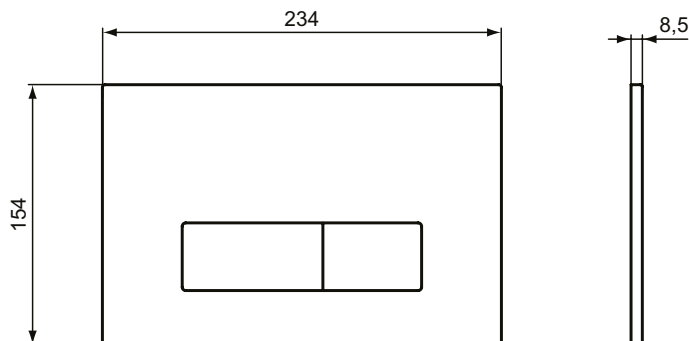

Flush Actuator

ProSys

Article-No.: R0121AC

Oleas™ M2 control plate

Oleas™ M2 mechanical control plate with Dual flush.

Colour: AC - White

Features: .

More product details:

Type:	WC Flush plates
Operation Type:	Mechanical
Style:	Contemporary
Net Weight (kg):	0,34
Material:	Chrome plated plastic
Height (mm):	154
Width (mm):	234
Depth (mm):	8
Flush Type:	Dual flush