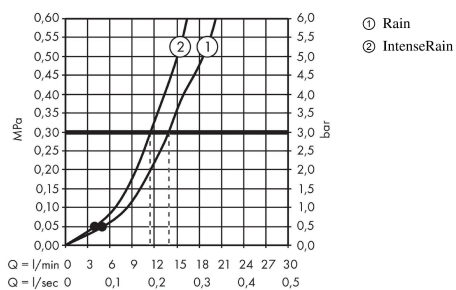

Flowchart

The consumption was measured in combination with the appropriate fittings (thermostat/mixer/ in-wall valve) to reflect actual application in practice.