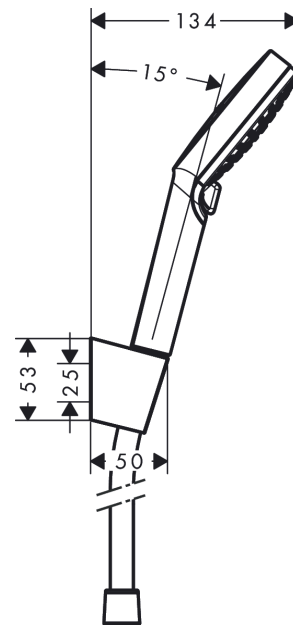

#### product features

- consists of: hand shower, shower holder, shower hose
- shower head size: 100 mm
- integrated support function
- spray type: Rain, IntenseRain
- spray type adjustment by turning spray disc
- maximum flow rate at 3 bar: 13,8 l/min
- minimum flow pressure: 1 bar
- operating pressure: min. 1 bar/max. 6 bar
- pivot connector prevents hose from tangling
- shower holder made of plastic
- wall mounting: screw fastening
- rinseable screen seal

### Scale drawing

### Flowchart

The consumption was measured in combination with the appropriate fittings (thermostat/mixer/ in-wall valve) to reflect actual application in practice.

**Crometta****Shower holder set 100 Vario with shower hose 160 cm**Finish: **White/Chrome** Article Number: **26692400****Exploded Drawing**

Year of production: &gt;11/21

**Crometta**

**Shower holder set 100 Vario with shower hose 160 cm**

Finish: **White/Chrome** Article Number: **26692400**

**Spare part list**

Year of production: >11/21

<b>Pos.</b>	<b>Description</b>	<b>Article Number</b>	<b>PC</b>	<b>PU</b>
1	handshower	26330400	98	1
2	shower holder	28331000	98	1
3	shower hose Isiflex'B 1,60 m	28276000	98	1