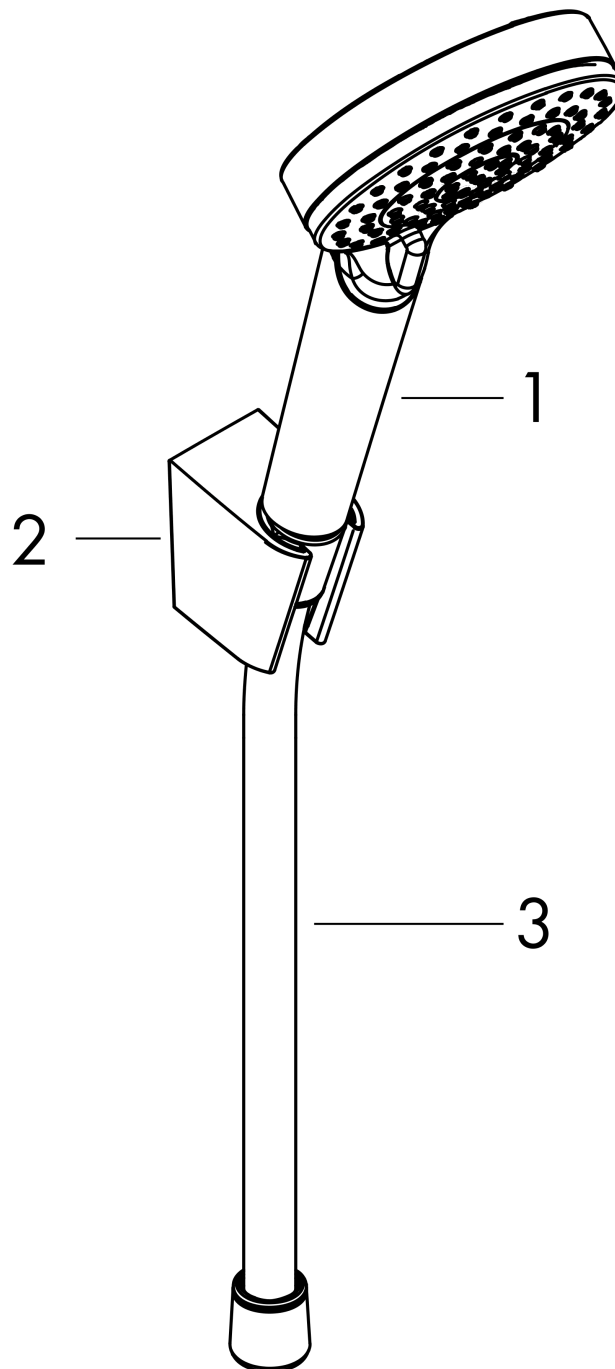

#### product features

- consists of: hand shower, shower holder, shower hose
- shower head size: 100 mm
- integrated support function
- spray type: Rain, IntenseRain
- spray type adjustment by turning spray disc
- maximum flow rate at 3 bar: 13,8 l/min
- minimum flow pressure: 1 bar
- operating pressure: min. 1 bar/max. 6 bar
- pivot connector prevents hose from tangling
- shower holder made of plastic
- wall mounting: screw fastening
- rinseable screen seal

### Scale drawing

### Flowchart

The consumption was measured in combination with the appropriate fittings (thermostat/mixer/ in-wall valve) to reflect actual application in practice.

**Crometta****Shower holder set 100 Vario with shower hose 160 cm**Finish: **White/Chrome** Article Number: **26692400****Exploded Drawing**

Year of production: &gt;11/21

**Crometta**

**Shower holder set 100 Vario with shower hose 160 cm**

Finish: **White/Chrome** Article Number: **26692400**

**Spare part list**

Year of production: >11/21

<b>Pos.</b>	<b>Description</b>	<b>Article Number</b>	<b>PC</b>	<b>PU</b>
1	handshower	26330400	98	1
2	shower holder	28331000	98	1
3	shower hose Isiflex'B 1,60 m	28276000	98	1