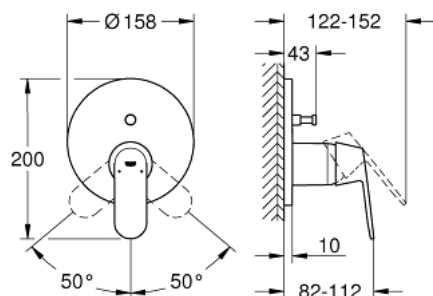

24 045 000 EUROSMART COSMOPOLITAN SINGLE-LEVER MIXER WITH 2-WAY DIVERTER

PRODUCT DESCRIPTION

- Colour: chrome
- set for final installation for
- GROHE Rapido SmartBox (35 600/35 604)
- GROHE SilkMove 46 mm ceramic cartridge
- GROHE Long-Life finish
- GROHE FastFixation escutcheon with covered shaft sealing and covered fixing
- metal escutcheon, retroactively 6° adjustable
- metal lever
- automatic 2-way diverter
- flow performance: outlet B = 27 l/min, outlet C = 27 l/min
- without roughing-in set

24 045 000 EUROSMART COSMOPOLITAN SINGLE-LEVER MIXER WITH 2-WAY DIVERTER

SPARE PARTS, julij 2017 – now

- 1: Lever (Spare part-nr. 46682000)
- 2: Escutcheon (Spare part-nr. 48429000)
- 3: Mounting plate (Spare part-nr. 48440000)
- 4: Cap (Spare part-nr. 02693000)
- 5: Diverter (Spare part-nr. 48442000)
- 6: Cartridge (Spare part-nr. 46048000)
- 7: Non-return valve (Spare part-nr. 49085000)
- 8: Seal (Spare part-nr. 48360000)
- 9: Temperature limiter (Spare part-nr. 46308000)*
- 10: Backflow protection combination (EN1717) (Spare part-nr. 14055000)*
- 11: Universal extension set single-lever mixers, 25 mm (Spare part-nr. 14056000)*
- 12: Diverter (Spare part-nr. 48444000)*
- 13: Universal extension set single-lever mixers, 50 mm (Spare part-nr. 14057000)*
- 14: Diverter (Spare part-nr. 48445000)*