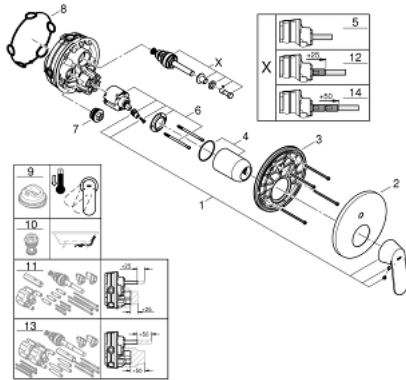

24 045 000 EUROSMART COSMOPOLITAN SINGLE-LEVER MIXER WITH 2-WAY DIVERTER

PRODUCT DESCRIPTION

- Colour: chrome
- set for final installation for
- GROHE Rapido SmartBox (35 600/35 604)
- GROHE SilkMove 46 mm ceramic cartridge
- GROHE Long-Life finish
- GROHE FastFixation escutcheon with covered shaft sealing and covered fixing
- metal escutcheon, retroactively 6° adjustable
- metal lever
- automatic 2-way diverter
- flow performance: outlet B = 27 l/min, outlet C = 27 l/min
- without roughing-in set

24 045 000 EUROSMART COSMOPOLITAN SINGLE-LEVER MIXER WITH 2-WAY DIVERTER

SPARE PARTS, julij 2017 – now

- 1: Lever (Spare part-nr. 46682000)
- 2: Escutcheon (Spare part-nr. 48429000)
- 3: Mounting plate (Spare part-nr. 48440000)
- 4: Cap (Spare part-nr. 02693000)
- 5: Diverter (Spare part-nr. 48442000)
- 6: Cartridge (Spare part-nr. 46048000)
- 7: Non-return valve (Spare part-nr. 49085000)
- 8: Seal (Spare part-nr. 48360000)
- 9: Temperature limiter (Spare part-nr. 46308000)*
- 10: Backflow protection combination (EN1717) (Spare part-nr. 14055000)*
- 11: Universal extension set single-lever mixers, 25 mm (Spare part-nr. 14056000)*
- 12: Diverter (Spare part-nr. 48444000)*
- 13: Universal extension set single-lever mixers, 50 mm (Spare part-nr. 14057000)*
- 14: Diverter (Spare part-nr. 48445000)*