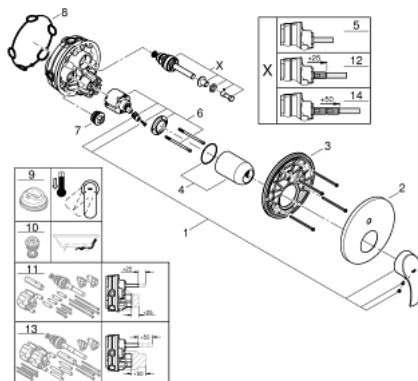

## 24 043 002 EUROSMART SINGLE-LEVER MIXER WITH 2-WAY DIVERTER

### PRODUCT DESCRIPTION

- Colour: chrome
- set for final installation for
- GROHE Rapido SmartBox (35 600/35 604)
- GROHE SilkMove 46 mm ceramic cartridge
- GROHE Long-Life finish
- GROHE FastFixation escutcheon with covered shaft sealing and covered fixing
- metal escutcheon, retroactively 6° adjustable
- metal lever
- automatic 2-way diverter
- flow performance: outlet B = 27 l/min, outlet C = 27 l/min
- without roughing-in set

### SPARE PARTS, julij 2017 – now

- 1: Lever (Spare part-nr. 46903000)
- 2: Escutcheon (Spare part-nr. 48429000)
- 3: Mounting plate (Spare part-nr. 48440000)
- 4: Cap (Spare part-nr. 02693000)
- 5: Diverter (Spare part-nr. 48442000)
- 6: Cartridge (Spare part-nr. 46048000)
- 7: Non-return valve (Spare part-nr. 49085000)
- 8: Seal (Spare part-nr. 48360000)
- 9: Temperature limiter (Spare part-nr. 46308000)\*
- 10: Backflow protection combination (EN1717) (Spare part-nr. 14055000)\*
- 11: Universal extension set single-lever mixers, 25 mm (Spare part-nr. 14056000)\*
- 12: Diverter (Spare part-nr. 48444000)\*
- 13: Universal extension set single-lever mixers, 50 mm (Spare part-nr. 14057000)\*
- 14: Diverter (Spare part-nr. 48445000)\*