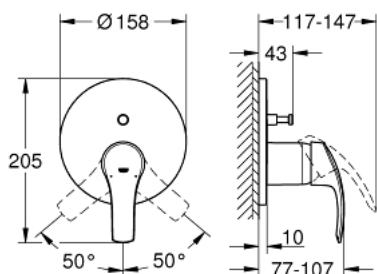

## 24 043 002 EUROSMART SINGLE-LEVER MIXER WITH 2-WAY DIVERTER

### PRODUCT DESCRIPTION

- Colour: chrome
- set for final installation for
- GROHE Rapido SmartBox (35 600/35 604)
- GROHE SilkMove 46 mm ceramic cartridge
- GROHE Long-Life finish
- GROHE FastFixation escutcheon with covered shaft sealing and covered fixing
- metal escutcheon, retroactively 6° adjustable
- metal lever
- automatic 2-way diverter
- flow performance: outlet B = 27 l/min, outlet C = 27 l/min
- without roughing-in set

### SPARE PARTS, julij 2017 – now

- 1: Lever (Spare part-nr. 46903000)
- 2: Escutcheon (Spare part-nr. 48429000)
- 3: Mounting plate (Spare part-nr. 48440000)
- 4: Cap (Spare part-nr. 02693000)
- 5: Diverter (Spare part-nr. 48442000)
- 6: Cartridge (Spare part-nr. 46048000)
- 7: Non-return valve (Spare part-nr. 49085000)
- 8: Seal (Spare part-nr. 48360000)
- 9: Temperature limiter (Spare part-nr. 46308000)\*
- 10: Backflow protection combination (EN1717) (Spare part-nr. 14055000)\*
- 11: Universal extension set single-lever mixers, 25 mm (Spare part-nr. 14056000)\*
- 12: Diverter (Spare part-nr. 48444000)\*
- 13: Universal extension set single-lever mixers, 50 mm (Spare part-nr. 14057000)\*
- 14: Diverter (Spare part-nr. 48445000)\*