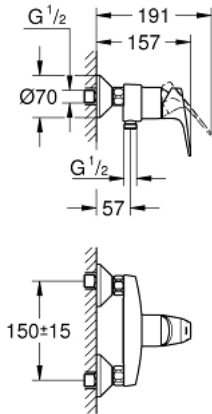

23 755 000 **BAUFLOW SINGLE-LEVER SHOWER MIXER 1/2"**

PRODUCT DESCRIPTION

- Colour: chrome
- wall mounted
- metal lever
- GROHE Long-Life 46 mm ceramic cartridge
- GROHE Long-Life finish
- adjustable flow rate limiter
- shower bottom outlet 1/2" with integrated non return valve
- S-unions
- metal wall escutcheons
- protected against backflow

23 755 000 BAUFLOW SINGLE-LEVER SHOWER MIXER 1/2"

SPARE PARTS, maj 2016 – now

- 1: Lever (Spare part-nr. 46702000)
- 2: Cartridge (Spare part-nr. 46048000)
- 3: Cap (Spare part-nr. 46584000)
- 4: S-union (Spare part-nr. 12075000)
- 4.1: Seal (Spare part-nr. 0138600M)
- 4.2: Escutcheon (Spare part-nr. 0221000M)
- 5: Screw connection 1/2" (Spare part-nr. 45044000)
- 6: Non-return valve (Spare part-nr. 08565000)
- 7: Extension 3/4", 20 mm (Spare part-nr. 0713000M)*
- 8: Special spanner (Spare part-nr. 19377000)*
- 9: Temperature limiter (Spare part-nr. 46375000)*