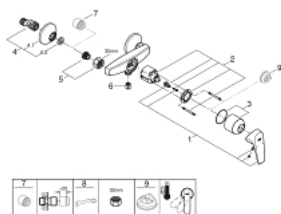

23 755 000 **BAUFLOW SINGLE-LEVER SHOWER MIXER 1/2"**

PRODUCT DESCRIPTION

- Colour: chrome
- wall mounted
- metal lever
- GROHE Long-Life 46 mm ceramic cartridge
- GROHE Long-Life finish
- adjustable flow rate limiter
- shower bottom outlet 1/2" with integrated non return valve
- S-unions
- metal wall escutcheons
- protected against backflow

23 755 000 BAUFLOW SINGLE-LEVER SHOWER MIXER 1/2"

SPARE PARTS, maj 2016 – now

- 1: Lever (Spare part-nr. 46702000)
- 2: Cartridge (Spare part-nr. 46048000)
- 3: Cap (Spare part-nr. 46584000)
- 4: S-union (Spare part-nr. 12075000)
- 4.1: Seal (Spare part-nr. 0138600M)
- 4.2: Escutcheon (Spare part-nr. 0221000M)
- 5: Screw connection 1/2" (Spare part-nr. 45044000)
- 6: Non-return valve (Spare part-nr. 08565000)
- 7: Extension 3/4", 20 mm (Spare part-nr. 0713000M)*
- 8: Special spanner (Spare part-nr. 19377000)*
- 9: Temperature limiter (Spare part-nr. 46375000)*