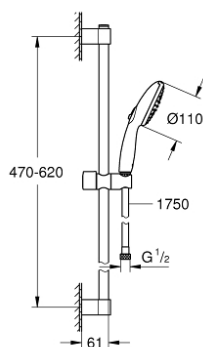

## 27 598 30E TEMPESTA 110 SHOWER RAIL SET 2 SPRAYS (RAIN, JET)

### PRODUCT DESCRIPTION

- Colour: chrome
- consisting of:
  - hand shower Tempesta 110 (27 597)
  - shower rail, 600 mm (27 523)
  - shower hose Relaxaflex 1750 mm 1/2" x 1/2" (28 154)
- GROHE Water Saving Plus - extra efficient water usage, perfect flow
- GROHE SmartSwitch - easily rotate the dial to enjoy your preferred spray option
- GROHE DreamSpray perfect spray pattern
- GROHE Long-Life finish
- GROHE FastFixation (adjustable upper bracket for existing drill holes)
- adjustable glider (turn and glide shower holder)
- SpeedClean anti-limescale system
- Inner WaterGuide - inner insulation for surface and scalding protection
- ShockProof silicone ring prevents damages caused by shower falling
- maximum flow rate (at 3 bar): 5.6 l/min
- min. recommended pressure 1.0 bar
- suitable for instantaneous heater
- professional edition

### SPARE PARTS, april 2020 – now

- 1: Shower rail holder (Spare part-nr. 48607000)
  - 2: Glide element (Spare part-nr. 48609000)
  - 3: Shower rail holder (Spare part-nr. 48608000)
  - 4: Dirt strainer (Spare part-nr. 0700200M)
  - 5: Compensation disc (Spare part-nr. 48543001)\*
- \* Optional accessories