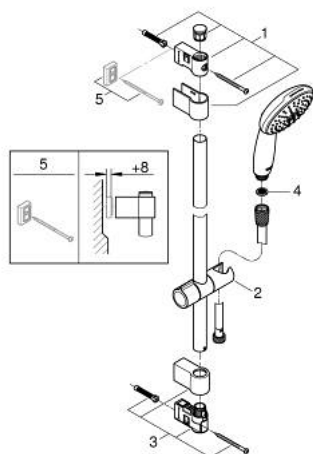

## 27 598 30E TEMPESTA 110 SHOWER RAIL SET 2 SPRAYS (RAIN, JET)

### PRODUCT DESCRIPTION

- Colour: chrome
- consisting of:
  - hand shower Tempesta 110 (27 597)
  - shower rail, 600 mm (27 523)
  - shower hose Relaxaflex 1750 mm 1/2" x 1/2" (28 154)
- GROHE Water Saving Plus - extra efficient water usage, perfect flow
- GROHE SmartSwitch - easily rotate the dial to enjoy your preferred spray option
- GROHE DreamSpray perfect spray pattern
- GROHE Long-Life finish
- GROHE FastFixation (adjustable upper bracket for existing drill holes)
- adjustable glider (turn and glide shower holder)
- SpeedClean anti-limescale system
- Inner WaterGuide - inner insulation for surface and scalding protection
- ShockProof silicone ring prevents damages caused by shower falling
- maximum flow rate (at 3 bar): 5.6 l/min
- min. recommended pressure 1.0 bar
- suitable for instantaneous heater
- professional edition

### SPARE PARTS, april 2020 – now

- 1: Shower rail holder (Spare part-nr. 48607000)
  - 2: Glide element (Spare part-nr. 48609000)
  - 3: Shower rail holder (Spare part-nr. 48608000)
  - 4: Dirt strainer (Spare part-nr. 0700200M)
  - 5: Compensation disc (Spare part-nr. 48543001)\*
- \* Optional accessories