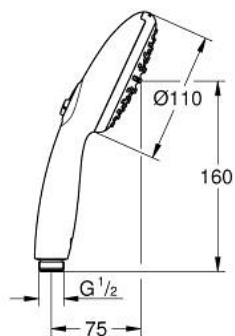

27 597 30E TEMPESTA 110 HAND SHOWER 2 SPRAYS

PRODUCT DESCRIPTION

- Colour: chrome
- Rain, Jet
- GROHE Water Saving Plus - extra efficient water usage, perfect flow
- GROHE SmartSwitch - easily rotate the dial to enjoy your preferred spray option
- GROHE DreamSpray perfect spray pattern
- GROHE Long-Life finish
- SpeedClean anti-limescale system
- Inner WaterGuide - inner insulation for surface and scalding protection
- ShockProof silicone ring prevents damages caused by shower falling
- universal mounting system, fitting all standard shower hoses
- maximum flow rate (at 3 bar): 5.6 l/min
- min. recommended pressure 1.0 bar
- suitable for instantaneous heater
- professional edition

27 597 30E TEMPESTA 110 HAND SHOWER 2 SPRAYS

SPARE PARTS, april 2020 – now

1: Dirt strainer (Spare part-nr. 0700200M)