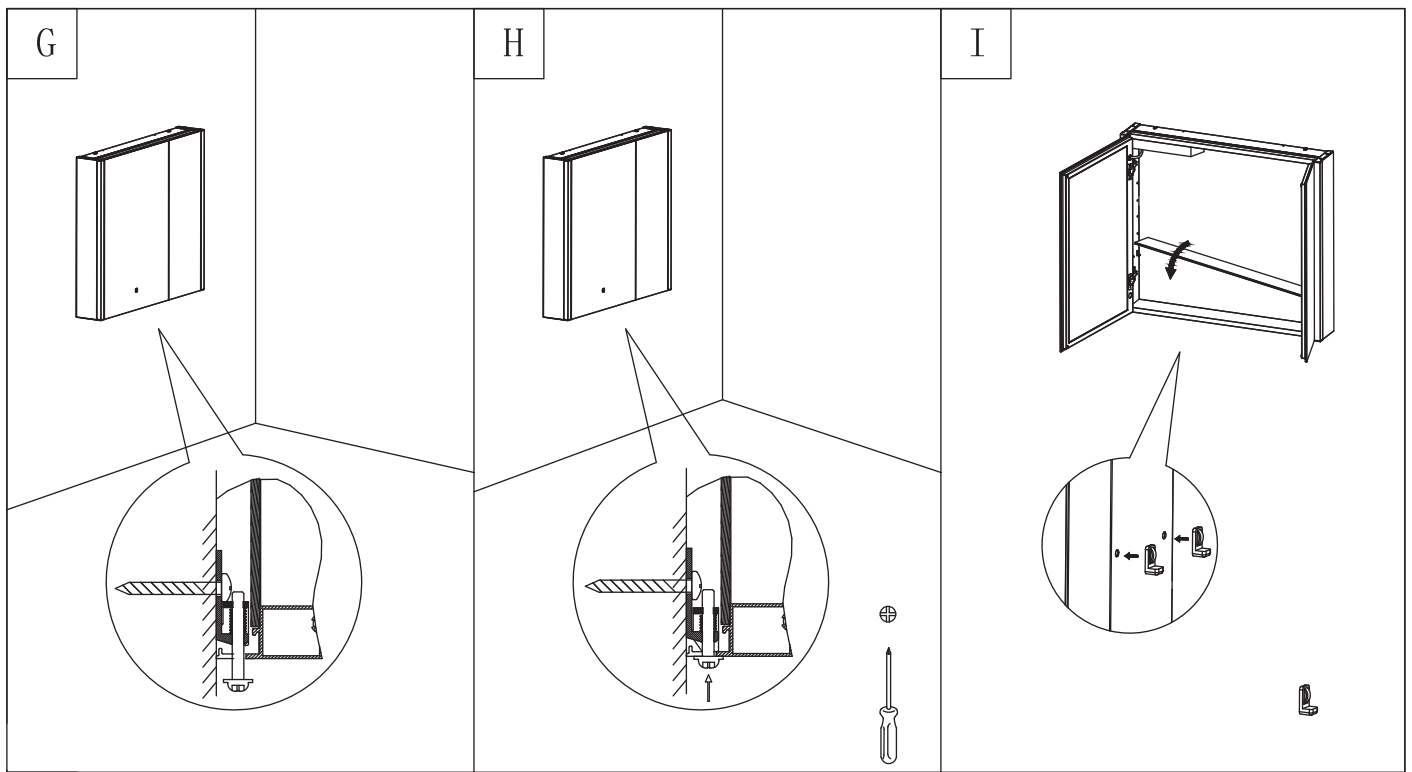

<p>1</p> 		
 <p>X5 ST5 x45mm X5 X1 X15 X15</p>		
<p>A</p>  	<p>B</p>  	<p>C</p>   <p>X1 X1</p>
<p>D</p> 	<p>E</p> 	<p>F</p> 

- Short touch : light on/off
- Long touch: to dim the light (10%-100%), hold down the button until the desired brightness is achieved.
- Memory function: The last working mode will be remembered after 8 seconds.