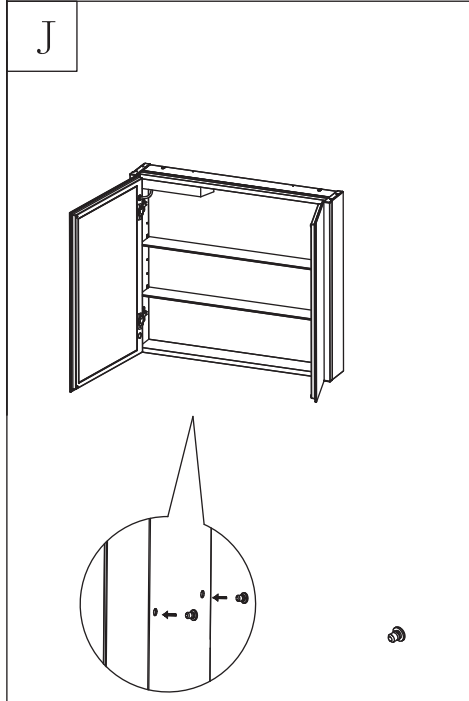

<p>1</p> 		
 <p>X5 ST5 x45mm X5 X1 X15 X15</p>		
<p>A</p>  	<p>B</p>  	<p>C</p>   <p>X1 X1</p>
<p>D</p> 	<p>E</p> 	<p>F</p> 

- Short touch : light on/off
- Long touch: to dim the light (10%-100%), hold down the button until the desired brightness is achieved.
- Memory function: The last working mode will be remembered after 8 seconds.