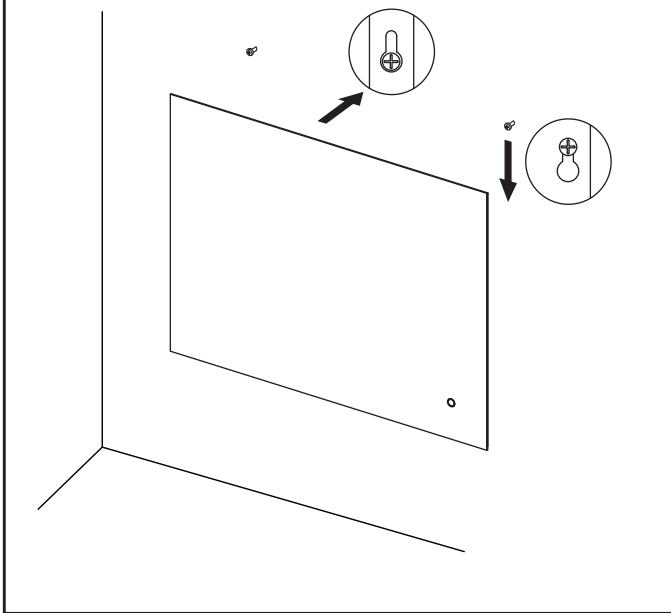

5

V453166

Input/Spannug/Napon	18.9W
CCT	6500K
Ra	≥ 90
Power/Leistung/Snaga	30W
Lumen	1900-2100lm

V453167

Input/Spannug/Napon	27.5W
CCT	6500K
Ra	≥ 90
Power/Leistung/Snaga	30W
Lumen	2850-3050lm

CE RoHS IP44

- Cut off power before installation
- Vor Installation bitte Strom abschalten
- Pred montažo izklopite napajanje
- Molimo isključite napajane prije instaliranja

6

Press the icon shortly to control on / off the lighting
Press and hold the icon to change the colour temperature.

Drücken Sie kurz auf das Symbol, um die Beleuchtung e in-/auszuschalten
Halten Sie das Symbol gedrückt, um die Farbtemperatur zu ändern.

Za vklop izklop osvetlitve na kratko pritisnite ikono
Pritisnite in držite ikono da spremenite barvno temperaturo.

Pritisnite oznaku kratko kako bi upalili ili ugasilii svijetlo.
Pritisnite i držite ikonu za promjenu temperature boje.