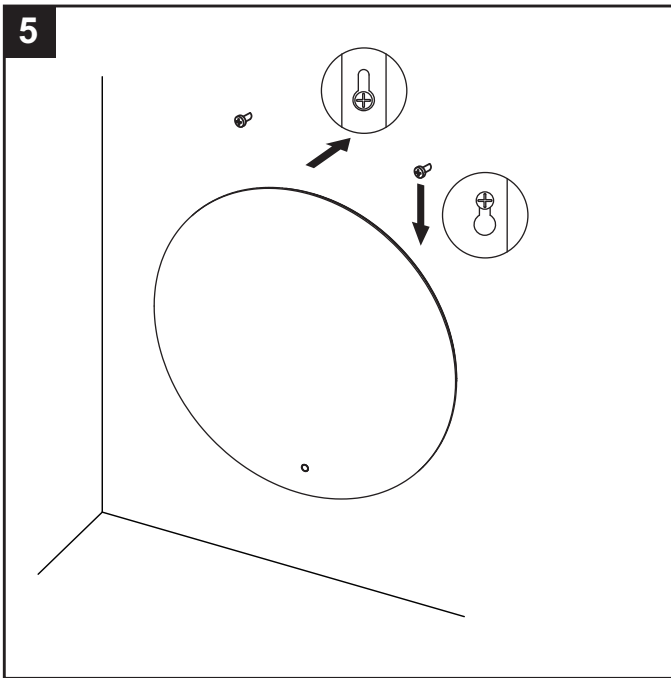

5

V453164

Input/Spannug/Napon	12.6W
CCT	6500K
Ra	> 90
Power/Leistung/Snaga	15W
Lumen	1300-1500lm

V453165

Input/Spannug/Napon	17.1W
CCT	6500K
Ra	≥ 90
Power/Leistung/Snaga	20W
Lumen	1800-2000lm

CE RoHS   IP44

-  Cut off power before installation
-  Vor Installation bitte Strom abschalten
-  Pred montažo izklopite napajanje
-  Molimo isključite napajanje prije instaliranja

6

Press the icon  shortly to control on / off the lighting
Press and hold the icon  to change the colour temperature.