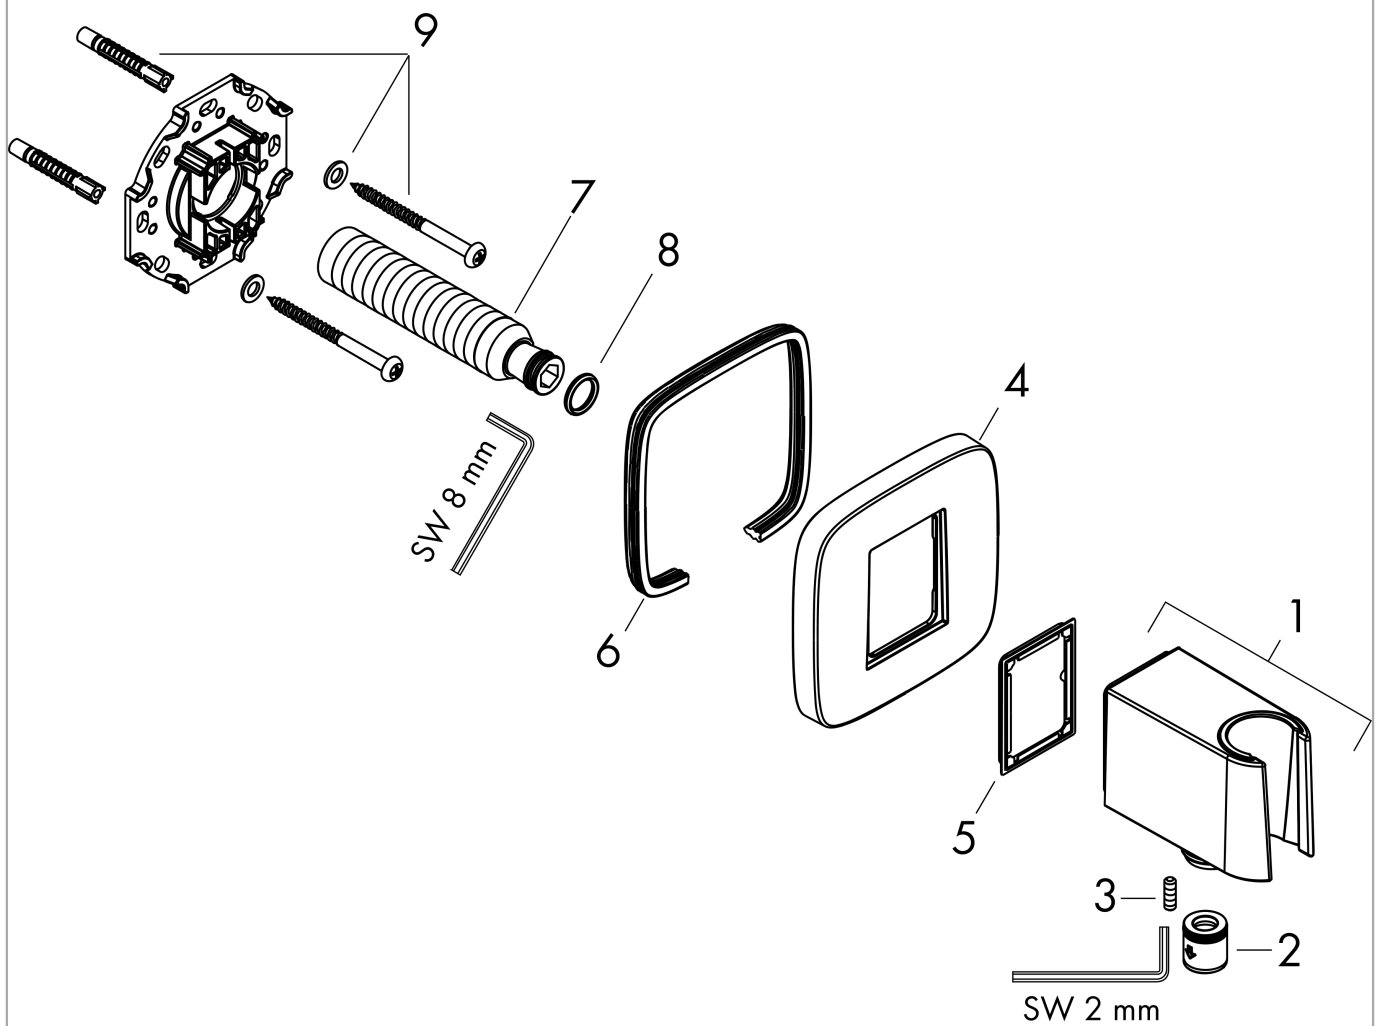

##### product features

- consists of: wall connector, escutcheon
- version: plastic housing with internal water supply made of plastic
- fixed holding position
- for all Hansgrohe hand showers
- material: plastic
- with non-return valve
- connection type: G ½

#### Scale drawing

**FixFit Q**

**Wall outlet with shower holder**

Finish: **Chrome** Article Number: **26887000**

**Exploded Drawing**

Year of production: >06/22

**FixFit Q**

**Wall outlet with shower holder**

Finish: **Chrome** Article Number: **26887000**

**Spare part list**

Year of production: >06/22

Pos.	Description	Article Number	PC	PU
1	shower holder, assy	94695000	13	1
2	set of non return valves DW 15	94074000	5	1
3	null	93841000	1	1
4	escutcheon	94697000	13	1
5	seal	94694000	1	1
6	seal	97530000	2	1
7	connecting thread G½	98933000	11	1
8	O-ring 11x2	98127000	1	1
9	mounting set	96179000	4	1