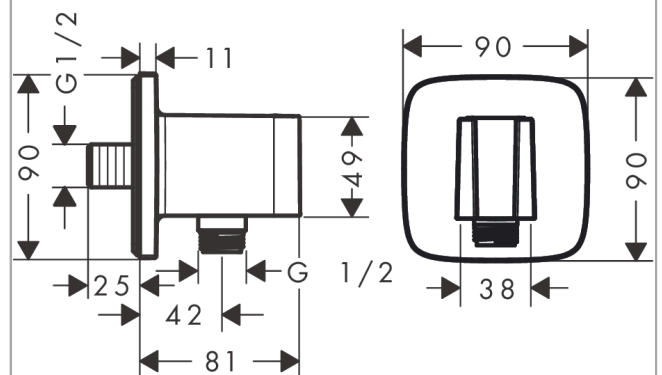

#### Description

##### product features

- consists of: wall connector, escutcheon
- version: plastic housing with internal water supply made of plastic
- fixed holding position
- for all Hansgrohe hand showers
- material: plastic
- with non-return valve
- connection type: G ½

#### Scale drawing

**FixFit Q**

**Wall outlet with shower holder**

Finish: **Chrome** Article Number: **26887000**

**Exploded Drawing**

Year of production: >06/22

**FixFit Q**

**Wall outlet with shower holder**