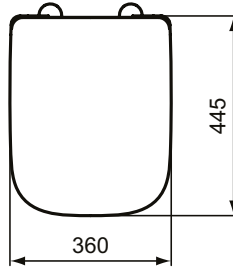

Toilet Seats

Ideal Standard i.life B

Article-No.: T468301

Seat and cover, Soft Close & Easy Take Off

Seat and cover, duroplast, Soft close, Easy Take Off

Colour: 01 - White

Features: .

More product details:

Type:	Wrapover toilet seat
Net Weight (kg):	2,46
Material:	Duroplast
Designer:	Palomba Serafini Associati
Height (mm):	35
Width (mm):	360
Depth (mm):	445
Hinge Mechanism:	Soft close
Shape:	Soft square
Fixing:	Top fixing hinges