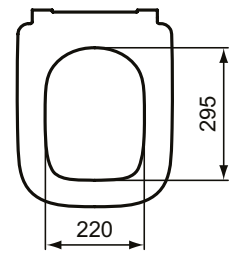

Toilet Seats

Ideal Standard i.life B

Article-No.: T468301

Seat and cover, Soft Close & Easy Take Off

Seat and cover, duroplast, Soft close, Easy Take Off

Colour: 01 - White

Features: .

More product details:

Type:	Wrapover toilet seat
Net Weight (kg):	2,46
Material:	Duroplast
Designer:	Palomba Serafini Associati
Height (mm):	35
Width (mm):	360
Depth (mm):	445
Hinge Mechanism:	Soft close
Shape:	Soft square
Fixing:	Top fixing hinges