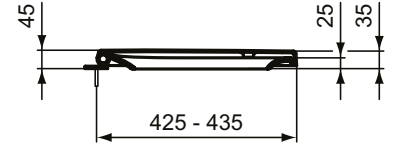

Toilet Seats

Ideal Standard i.life B

Article-No.: T468301

Seat and cover, Soft Close & Easy Take Off

Seat and cover, duroplast, Soft close, Easy Take Off

Colour: 01 - White

Features: .

More product details:

Type:	Wrapover toilet seat
Net Weight (kg):	2,46
Material:	Duroplast
Designer:	Palomba Serafini Associati
Height (mm):	35
Width (mm):	360
Depth (mm):	445
Hinge Mechanism:	Soft close
Shape:	Soft square
Fixing:	Top fixing hinges