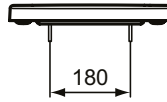

Toilet Seats

Ideal Standard i.life B

Article-No.: T468301

Seat and cover, Soft Close & Easy Take Off

Seat and cover, duroplast, Soft close, Easy Take Off

Colour: 01 - White

Features: .

More product details:

Type:	Wrapover toilet seat
Net Weight (kg):	2,46
Material:	Duroplast
Designer:	Palomba Serafini Associati
Height (mm):	35
Width (mm):	360
Depth (mm):	445
Hinge Mechanism:	Soft close
Shape:	Soft square
Fixing:	Top fixing hinges