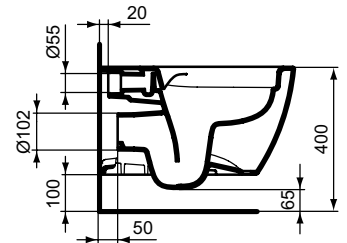

Ideal Standard

Ideal Standard i.life B

Article-No.: **T461401**

Wall mounted bowl, RimLS+

Ideal Standard i.life B wall mounted bowl with RimLS+ technology. Washdown, with horizontal outlet. Incl. EasyFix+ Top fixation kit WW966066 (for fully hidden attachment - no lateral holes). Compatible Seat and Cover options are T4682 and T4683 (separate order). Note: Rimless WCs installation with pressure flush valve is not recommended!

Colour: 01 - White

Technology: RimLS+

More product details:

Type:	Standard projection
Mounting:	Wall-hung
Style:	Contemporary
Net Weight (kg):	22,5
Material:	Vitreous china
Designer:	Palomba Serafini Associati
Height (mm):	355
Width (mm):	355
Depth (mm):	540
Packaging Elements:	Bowl+Fixing
Capacity (litre):	4,5
Second. Capacity (litre):	6
Certificate Number:	EN 997
Flush Type:	Washdown
Installation:	Wall-hung
Fixing:	Fully hidden fixation