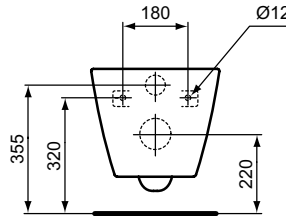

Ideal Standard

Ideal Standard i.life B

Article-No.: **T461401**

Wall mounted bowl, RimLS+

Ideal Standard i.life B wall mounted bowl with RimLS+ technology. Washdown, with horizontal outlet. Incl. EasyFix+ Top fixation kit WW966066 (for fully hidden attachment - no lateral holes). Compatible Seat and Cover options are T4682 and T4683 (separate order). Note: Rimless WCs installation with pressure flush valve is not recommended!

Colour: 01 - White

Technology: RimLS+

More product details:

Type:	Standard projection
Mounting:	Wall-hung
Style:	Contemporary
Net Weight (kg):	22,5
Material:	Vitreous china
Designer:	Palomba Serafini Associati
Height (mm):	355
Width (mm):	355
Depth (mm):	540
Packaging Elements:	Bowl+Fixing
Capacity (litre):	4,5
Second. Capacity (litre):	6
Certificate Number:	EN 997
Flush Type:	Washdown
Installation:	Wall-hung
Fixing:	Fully hidden fixation