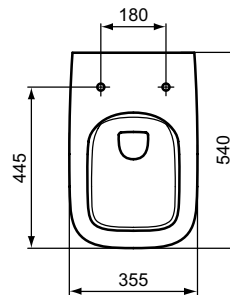

Ideal Standard

Ideal Standard i.life B

Article-No.: **T461401**

Wall mounted bowl, RimLS+

Ideal Standard i.life B wall mounted bowl with RimLS+ technology. Washdown, with horizontal outlet. Incl. EasyFix+ Top fixation kit WW966066 (for fully hidden attachment - no lateral holes). Compatible Seat and Cover options are T4682 and T4683 (separate order). Note: Rimless WCs installation with pressure flush valve is not recommended!

Colour: 01 - White

Technology: RimLS+

More product details:

Type:	Standard projection
Mounting:	Wall-hung
Style:	Contemporary
Net Weight (kg):	22,5
Material:	Vitreous china
Designer:	Palomba Serafini Associati
Height (mm):	355
Width (mm):	355
Depth (mm):	540
Packaging Elements:	Bowl+Fixing
Capacity (litre):	4,5
Second. Capacity (litre):	6
Certificate Number:	EN 997
Flush Type:	Washdown
Installation:	Wall-hung
Fixing:	Fully hidden fixation