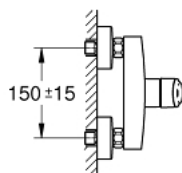

33 555 003 EUROSMART SINGLE-LEVER SHOWER MIXER 1/2"

PRODUCT DESCRIPTION

- Colour: chrome
- wall mounted
- metal lever
- GROHE SilkMove 35 mm ceramic cartridge
- adjustable flow rate limiter
- with temperature limiter
- GROHE Long-Life finish
- shower bottom outlet 1/2" with integrated non return valve
- S-unions
- metal wall escutcheons
- protected against backflow
- professional edition

33 555 003 EUROSMART SINGLE-LEVER SHOWER MIXER 1/2"

SPARE PARTS, julij 2019 – now

- 1: lever (Spare part-nr. 48542000)
- 2: Cartridge (Spare part-nr. 46374000)
- 3: Non-return valve (Spare part-nr. 42601000)
- 4: Screw connection 1/2" (Spare part-nr. 45044000)
- 5: S-union (Spare part-nr. 12662000)
- 6: Extension 3/4", 20 mm (Spare part-nr. 0713000M)*
- 7: Socket spanner (Spare part-nr. 19332000)*
- 8: Special spanner (Spare part-nr. 19377000)*