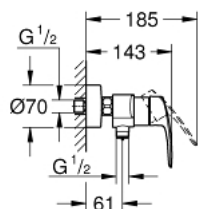

33 555 003 EUROSMART SINGLE-LEVER SHOWER MIXER 1/2"

PRODUCT DESCRIPTION

- Colour: chrome
- wall mounted
- metal lever
- GROHE SilkMove 35 mm ceramic cartridge
- adjustable flow rate limiter
- with temperature limiter
- GROHE Long-Life finish
- shower bottom outlet 1/2" with integrated non return valve
- S-unions
- metal wall escutcheons
- protected against backflow
- professional edition

33 555 003 EUROSMART SINGLE-LEVER SHOWER MIXER 1/2"

SPARE PARTS, julij 2019 – now

- 1: lever (Spare part-nr. 48542000)
- 2: Cartridge (Spare part-nr. 46374000)
- 3: Non-return valve (Spare part-nr. 42601000)
- 4: Screw connection 1/2" (Spare part-nr. 45044000)
- 5: S-union (Spare part-nr. 12662000)
- 6: Extension 3/4", 20 mm (Spare part-nr. 0713000M)*
- 7: Socket spanner (Spare part-nr. 19332000)*
- 8: Special spanner (Spare part-nr. 19377000)*