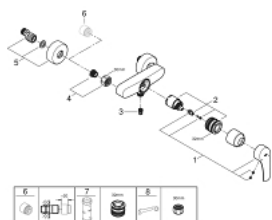

33 555 003 EUROSMART SINGLE-LEVER SHOWER MIXER 1/2"

PRODUCT DESCRIPTION

- Colour: chrome
- wall mounted
- metal lever
- GROHE SilkMove 35 mm ceramic cartridge
- adjustable flow rate limiter
- with temperature limiter
- GROHE Long-Life finish
- shower bottom outlet 1/2" with integrated non return valve
- S-unions
- metal wall escutcheons
- protected against backflow
- professional edition

33 555 003 EUROSMART SINGLE-LEVER SHOWER MIXER 1/2"

SPARE PARTS, julij 2019 – now

- 1: lever (Spare part-nr. 48542000)
- 2: Cartridge (Spare part-nr. 46374000)
- 3: Non-return valve (Spare part-nr. 42601000)
- 4: Screw connection 1/2" (Spare part-nr. 45044000)
- 5: S-union (Spare part-nr. 12662000)
- 6: Extension 3/4", 20 mm (Spare part-nr. 0713000M)*
- 7: Socket spanner (Spare part-nr. 19332000)*
- 8: Special spanner (Spare part-nr. 19377000)*