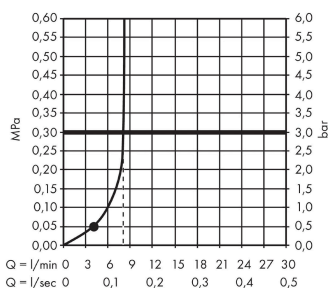

Flowchart

The consumption was measured in combination with the appropriate fittings (thermostat/mixer/in-wall valve) to reflect actual application in practice.