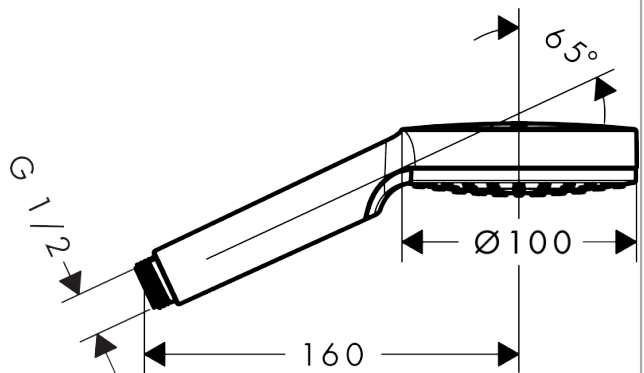

Scale drawing