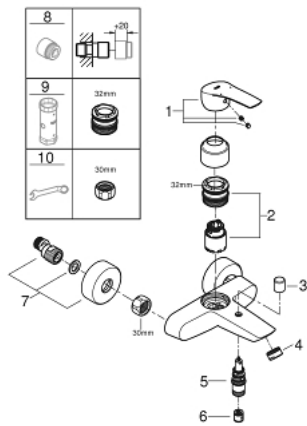

33 300 003 EUROSMART SINGLE-LEVER BATH MIXER 1/2"

PRODUCT DESCRIPTION

- Colour: chrome
- wall mounted
- metal lever
- GROHE SilkMove 35 mm ceramic cartridge
- adjustable flow rate limiter
- with temperature limiter
- GROHE Long-Life finish
- automatic diverter: bath/shower
- mousseur
- integrated non-return valve in the shower outlet 1/2"
- S-unions
- metal wall escutcheons
- protected against backflow
- professional edition

33 300 003 EUROSMART SINGLE-LEVER BATH MIXER 1/2"

SPARE PARTS, november 2021 – now

- 1: lever (Spare part-nr. 48550000)
- 2: Cartridge (Spare part-nr. 46374000)
- 3: Diverter knob (Spare part-nr. 64309000)
- 4: Mousseur (Spare part-nr. 13941000)
- 5: Diverter (Spare part-nr. 65655000)
- 6: Non-return valve (Spare part-nr. 08565000)
- 7: S-union (Spare part-nr. 12662000)
- 8: Extension 3/4", 20 mm (Spare part-nr. 0713000M)*
- 9: Socket spanner (Spare part-nr. 19332000)*
- 10: Special spanner (Spare part-nr. 19377000)*