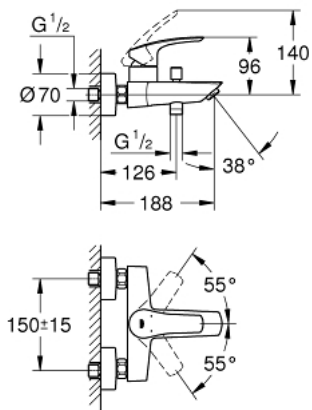

33 300 003 EUROSMART SINGLE-LEVER BATH MIXER 1/2"

PRODUCT DESCRIPTION

- Colour: chrome
- wall mounted
- metal lever
- GROHE SilkMove 35 mm ceramic cartridge
- adjustable flow rate limiter
- with temperature limiter
- GROHE Long-Life finish
- automatic diverter: bath/shower
- mousseur
- integrated non-return valve in the shower outlet 1/2"
- S-unions
- metal wall escutcheons
- protected against backflow
- professional edition

33 300 003 EUROSMART SINGLE-LEVER BATH MIXER 1/2"

SPARE PARTS, november 2021 – now

- 1: lever (Spare part-nr. 48550000)
- 2: Cartridge (Spare part-nr. 46374000)
- 3: Diverter knob (Spare part-nr. 64309000)
- 4: Mousseur (Spare part-nr. 13941000)
- 5: Diverter (Spare part-nr. 65655000)
- 6: Non-return valve (Spare part-nr. 08565000)
- 7: S-union (Spare part-nr. 12662000)
- 8: Extension 3/4", 20 mm (Spare part-nr. 0713000M)*
- 9: Socket spanner (Spare part-nr. 19332000)*
- 10: Special spanner (Spare part-nr. 19377000)*