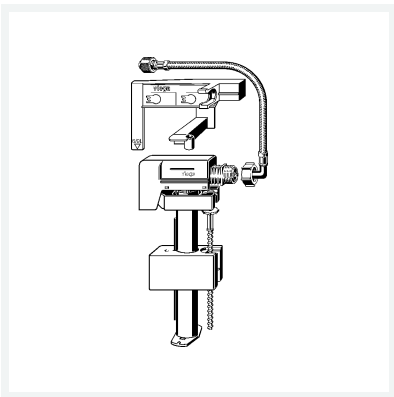

Filling valve set

- for 1H concealed cistern, 1L concealed cistern, 2L concealed cistern,
Standard 1S concealed cistern

Components

Filling valve, flexible hose, filling valve holder
- fig. 30

Model 8310.74

Article 759 254

Properties

Weight	0.668 lb
Volume	12432 cm ³
Material	plastic