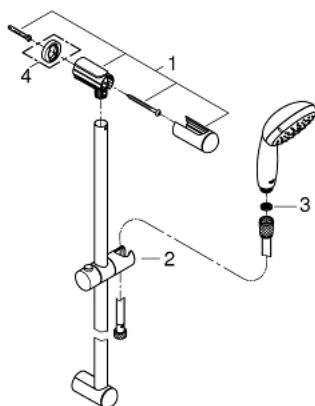

27 598 001 TEMPESTA 100 SHOWER RAIL SET 2 SPRAYS

PRODUCT DESCRIPTION

- Colour: chrome
- consisting of:
 - hand shower Tempesta 100 II (27 597)
 - shower rail, 600 mm (27 523)
 - shower hose Relaxaflex 1750 mm 1/2" x 1/2" (28 154)
- GROHE DreamSpray perfect spray pattern
- GROHE Long-Life finish
- SpeedClean anti-limescale system
- Inner WaterGuide for a longer life
- ShockProof silicone ring prevents damages caused by shower falling
- suitable for instantaneous heater
- min. recommended pressure 1.0 bar

27 598 001 TEMPESTA 100 SHOWER RAIL SET 2 SPRAYS

SPARE PARTS, junij 2013 – now

- 1: Shower rail holder (Spare part-nr. 48092000)
- 2: Glide element (Spare part-nr. 48093000)
- 3: Dirt strainer (Spare part-nr. 0700200M)
- 4: Compensation disc (Spare part-nr. 48051000)*