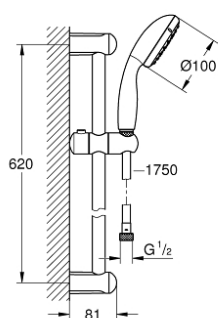

27 598 001 TEMPESTA 100 SHOWER RAIL SET 2 SPRAYS

PRODUCT DESCRIPTION

- Colour: chrome
- consisting of:
 - hand shower Tempesta 100 II (27 597)
 - shower rail, 600 mm (27 523)
 - shower hose Relaxaflex 1750 mm 1/2" x 1/2" (28 154)
- GROHE DreamSpray perfect spray pattern
- GROHE Long-Life finish
- SpeedClean anti-limescale system
- Inner WaterGuide for a longer life
- ShockProof silicone ring prevents damages caused by shower falling
- suitable for instantaneous heater
- min. recommended pressure 1.0 bar

27 598 001 TEMPESTA 100 SHOWER RAIL SET 2 SPRAYS

SPARE PARTS, junij 2013 – now

- 1: Shower rail holder (Spare part-nr. 48092000)
- 2: Glide element (Spare part-nr. 48093000)
- 3: Dirt strainer (Spare part-nr. 0700200M)
- 4: Compensation disc (Spare part-nr. 48051000)*