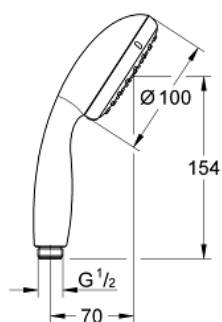

## 27 597 10E TEMPESTA 100 HAND SHOWER 2 SPRAYS

### PRODUCT DESCRIPTION

- Colour: chrome
- Rain, Jet
- GROHE Water Saving 5.7 l/min flow limiter
- GROHE DreamSpray perfect spray pattern
- GROHE Long-Life finish
- SpeedClean anti-limescale system
- Inner WaterGuide for a longer life
- ShockProof silicone ring prevents damages caused by shower falling
- universal mounting system, fitting all standard shower hoses
- suitable for instantaneous heater
- min. recommended pressure 1.0 bar

## 27 597 10E TEMPESTA 100 HAND SHOWER 2 SPRAYS

**SPARE PARTS**, junij 2013 – now

1: Dirt strainer (Spare part-nr. 0700200M)