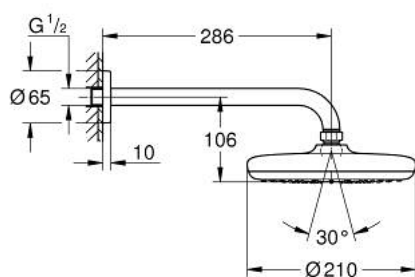

26 412 000 TEMPESTA 210 HEAD SHOWER SET 286 MM, 1 SPRAY

PRODUCT DESCRIPTION

- Colour: chrome
- consisting of:
 - head shower Tempesta 210 9.5 l/min (26 410)
 - 1 spray pattern:
 - Rain
 - shower arm Rainshower 286 mm (28 576)
 - GROHE Water Saving 9.5 l/min flow limiter
 - GROHE DreamSpray perfect spray pattern
 - SpeedClean anti-limescale system
 - Inner WaterGuide for a longer life
 - suitable for instantaneous heater

26 412 000 **TEMPESTA 210 HEAD SHOWER SET 286 MM, 1 SPRAY**

SPARE PARTS, julij 2016 – now

1: Fibre seal Ø 18,5 x Ø 12 x 2 (Spare part-nr. 0138900M)

2: Dirt strainer (Spare part-nr. 48007000)

3: Escutcheon (Spare part-nr. 11741000)