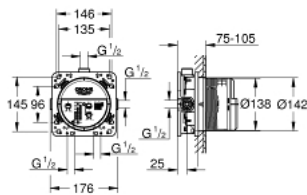

35 600 000 **RAPIDO SMARTBOX UNIVERSAL ROUGH-IN BOX, 1/2"**

PRODUCT DESCRIPTION

- 3 outlets 1/2"
- 2 inlets below, 1/2"
- installation depth 75-105 mm
- connection unit in DR brass
- pre-mounted flushing plug
- stable build-in box and protective cover
- fixation options for solid walls and dry cladding
- gasket
- without set for final installation

35 600 000 **RAPIDO SMARTBOX UNIVERSAL ROUGH-IN BOX, 1/2"**

SPARE PARTS, september 2016 – now

1: Seal kit (Spare part-nr. 48263000)*

* Optional accessories