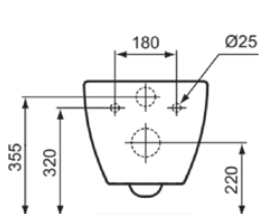

TESI

T007801

TESI | Wall-hung bowl 360x530x335 mm in white glossy finish, horizontal outlet

### Image & drawing

### General information

|                          |                |
|--------------------------|----------------|
| Sub product type         | Wall-hung bowl |
| Brand                    | Ideal Standard |
| Suite name               | TESI           |
| Colour code              | 01             |
| Colour description       | White Glossy   |
| Surface finish effect    | glossy         |
| Height (mm)              | 335            |
| Width (mm)               | 360            |
| Length / Projection (mm) | 530            |
| Fixing method            | Fixing bolts   |
| EAN code                 | 8014140435228  |
| VVS                      | 613148000      |
| Net weight (kg)          | 23.15          |