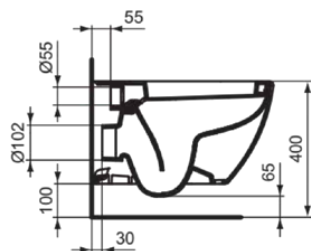

TESI

T007801

TESI | Wall-hung bowl 360x530x335 mm in white glossy finish, horizontal outlet

### Image & drawing

### General information

|                          |                |
|--------------------------|----------------|
| Sub product type         | Wall-hung bowl |
| Brand                    | Ideal Standard |
| Suite name               | TESI           |
| Colour code              | 01             |
| Colour description       | White Glossy   |
| Surface finish effect    | glossy         |
| Height (mm)              | 335            |
| Width (mm)               | 360            |
| Length / Projection (mm) | 530            |
| Fixing method            | Fixing bolts   |
| EAN code                 | 8014140435228  |
| VVS                      | 613148000      |
| Net weight (kg)          | 23.15          |