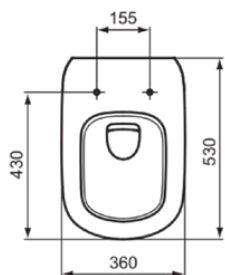

TESI

T007801

TESI | Wall-hung bowl 360x530x335 mm in white glossy finish, horizontal outlet

### Image & drawing

### General information

|                          |                |
|--------------------------|----------------|
| Sub product type         | Wall-hung bowl |
| Brand                    | Ideal Standard |
| Suite name               | TESI           |
| Colour code              | 01             |
| Colour description       | White Glossy   |
| Surface finish effect    | glossy         |
| Height (mm)              | 335            |
| Width (mm)               | 360            |
| Length / Projection (mm) | 530            |
| Fixing method            | Fixing bolts   |
| EAN code                 | 8014140435228  |
| VVS                      | 613148000      |
| Net weight (kg)          | 23.15          |