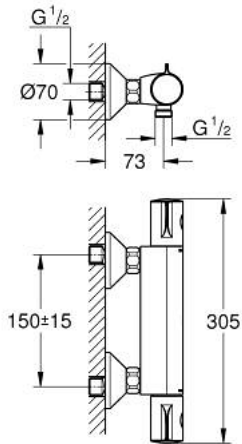

34 558 000 GROHTHERM 800 THERMOSTATIC SHOWER MIXER 1/2"

PRODUCT DESCRIPTION

- Colour: chrome
- wall mounted
- GROHE Long-Life finish
- GROHE SafeStop safety button at 38°C
- GROHE SafeStop Plus optional temperature limiter at 43°C included
- GROHE TurboStat compact cartridge with wax thermoelement
- integrated mixed water shut off
- volume handle with GROHE EcoButton (economy button with individually adjustable economy stop)
- ceramic headpart 1/2", 180°
- shower bottom outlet 1/2"
- dirt strainers
- built-in non return valves
- protected against backflow
- S-unions
- metal escutcheon
- GROHE Water Saving - Less water, perfect flow

34 558 000 GROHTHERM 800 THERMOSTATIC SHOWER MIXER 1/2"

SPARE PARTS, februar 2014 – now

- 1: Temperature control handle (Spare part-nr. 47981000)
- 2: Fitting ring (Spare part-nr. 47743000)
- 3: Thermostatic compact cartridge 1/2" (Spare part-nr. 47439000)
- 4: Shut-off handle (Spare part-nr. 47980000)
- 5: Ceramic headpart 1/2" (Spare part-nr. 45346000)
- 5.1: O-ring \varnothing 18.2 x \varnothing 1.7 (Spare part-nr. 0392400M)
- 6: Non-return valve (Spare part-nr. 08565000)
- 7: Non-return valve (Spare part-nr. 47189000)
- 7.1: Dirt strainer (Spare part-nr. 0726400M)
- 7.2: Non-return valve (Spare part-nr. 08565000)
- 7.3: O-ring \varnothing 17 x \varnothing 2 (Spare part-nr. 0305500M)
- 8: S-union (Spare part-nr. 12075000)
- 8.1: Seal (Spare part-nr. 0138600M)
- 8.2: Escutcheon (Spare part-nr. 0221000M)
- 9: Extension 3/4", 20 mm (Spare part-nr. 0713000M)*
- 10: Socket spanner (Spare part-nr. 19332000)*
- 11: Special spanner (Spare part-nr. 19377000)*
- 12: GROHE TurboStat cartridge 1/2" (Spare part-nr. 47175000)*