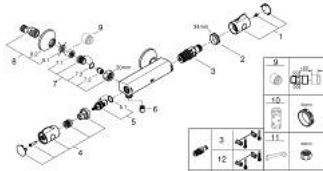

34 558 000 GROHTHERM 800 THERMOSTATIC SHOWER MIXER 1/2"

PRODUCT DESCRIPTION

- Colour: chrome
- wall mounted
- GROHE Long-Life finish
- GROHE SafeStop safety button at 38°C
- GROHE SafeStop Plus optional temperature limiter at 43°C included
- GROHE TurboStat compact cartridge with wax thermoelement
- integrated mixed water shut off
- volume handle with GROHE EcoButton (economy button with individually adjustable economy stop)
- ceramic headpart 1/2", 180°
- shower bottom outlet 1/2"
- dirt strainers
- built-in non return valves
- protected against backflow
- S-unions
- metal escutcheon
- GROHE Water Saving - Less water, perfect flow

34 558 000 GROHTHERM 800 THERMOSTATIC SHOWER MIXER 1/2"

SPARE PARTS, februar 2014 – now

- 1: Temperature control handle (Spare part-nr. 47981000)
- 2: Fitting ring (Spare part-nr. 47743000)
- 3: Thermostatic compact cartridge 1/2" (Spare part-nr. 47439000)
- 4: Shut-off handle (Spare part-nr. 47980000)
- 5: Ceramic headpart 1/2" (Spare part-nr. 45346000)
- 5.1: O-ring \varnothing 18.2 x \varnothing 1.7 (Spare part-nr. 0392400M)
- 6: Non-return valve (Spare part-nr. 08565000)
- 7: Non-return valve (Spare part-nr. 47189000)
- 7.1: Dirt strainer (Spare part-nr. 0726400M)
- 7.2: Non-return valve (Spare part-nr. 08565000)
- 7.3: O-ring \varnothing 17 x \varnothing 2 (Spare part-nr. 0305500M)
- 8: S-union (Spare part-nr. 12075000)
- 8.1: Seal (Spare part-nr. 0138600M)
- 8.2: Escutcheon (Spare part-nr. 0221000M)
- 9: Extension 3/4", 20 mm (Spare part-nr. 0713000M)*
- 10: Socket spanner (Spare part-nr. 19332000)*
- 11: Special spanner (Spare part-nr. 19377000)*
- 12: GROHE TurboStat cartridge 1/2" (Spare part-nr. 47175000)*