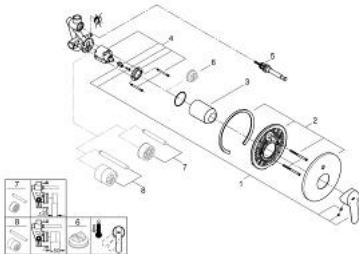

29 079 000 **BAUEDGE SINGLE-LEVER BATH MIXER 1/2"**

PRODUCT DESCRIPTION

- Colour: chrome
- concealed installation
- consisting of:
 - set for final installation
 - concealed body (33 963 000)
 - metal lever
- GROHE Long-Life 46 mm ceramic cartridge
- GROHE Long-Life finish
- adjustable flow rate limiter
- automatic diverter: bath/shower
- escutcheon and shaft sealing
- optional temperature limiter ref. no. 46 308

29 079 000 **BAUEDGE SINGLE-LEVER BATH MIXER 1/2"**

SPARE PARTS, december 2015 – now

- 1: Lever (Spare part-nr. 46698000)
- 2: Escutcheon (Spare part-nr. 46905000)
- 3: Cap (Spare part-nr. 09038000)
- 4: Cartridge (Spare part-nr. 46048000)
- 5: Diverter (Spare part-nr. 46737000)
- 6: Temperature limiter (Spare part-nr. 46375000)*
- 7: Extension set (Spare part-nr. 46191000)*
- 8: Extension set (Spare part-nr. 46343000)*