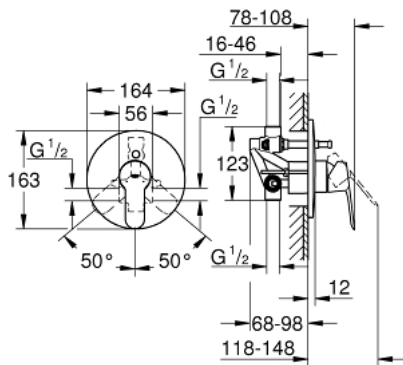

29 079 000 **BAUEDGE SINGLE-LEVER BATH MIXER 1/2"**

PRODUCT DESCRIPTION

- Colour: chrome
- concealed installation
- consisting of:
 - set for final installation
 - concealed body (33 963 000)
 - metal lever
- GROHE Long-Life 46 mm ceramic cartridge
- GROHE Long-Life finish
- adjustable flow rate limiter
- automatic diverter: bath/shower
- escutcheon and shaft sealing
- optional temperature limiter ref. no. 46 308

29 079 000 **BAUEDGE SINGLE-LEVER BATH MIXER 1/2"**

SPARE PARTS, december 2015 – now

- 1: Lever (Spare part-nr. 46698000)
- 2: Escutcheon (Spare part-nr. 46905000)
- 3: Cap (Spare part-nr. 09038000)
- 4: Cartridge (Spare part-nr. 46048000)
- 5: Diverter (Spare part-nr. 46737000)
- 6: Temperature limiter (Spare part-nr. 46375000)*
- 7: Extension set (Spare part-nr. 46191000)*
- 8: Extension set (Spare part-nr. 46343000)*