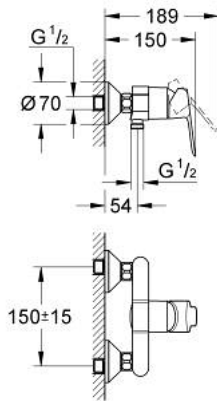

23 333 000 **BAUEDGE SINGLE-LEVER SHOWER MIXER 1/2"**

PRODUCT DESCRIPTION

- Colour: chrome
- wall mounted
- metal lever
- GROHE Long-Life 46 mm ceramic cartridge
- GROHE Long-Life finish
- adjustable flow rate limiter
- shower bottom outlet 1/2" with integrated non return valve
- S-unions
- metal wall escutcheon
- protected against backflow
- optional temperature limiter ref. no. 46 375

23 333 000 BAUEDGE SINGLE-LEVER SHOWER MIXER 1/2"

SPARE PARTS, september 2012 – now

- 1: Lever (Spare part-nr. 46698000)
- 2: Cap (Spare part-nr. 46584000)
- 3: Cartridge (Spare part-nr. 46048000)
- 4: S-union (Spare part-nr. 12075000)
- 4.1: Seal (Spare part-nr. 0138600M)
- 4.2: Escutcheon (Spare part-nr. 0221000M)
- 5: Screw connection 1/2" (Spare part-nr. 45044000)
- 6: Non-return valve (Spare part-nr. 08565000)
- 7: Extension 3/4", 20 mm (Spare part-nr. 0713000M)*
- 8: Special spanner (Spare part-nr. 19377000)*
- 9: Temperature limiter (Spare part-nr. 46375000)*