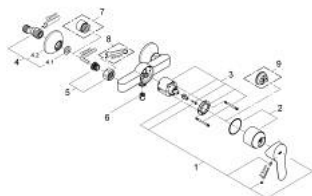

23 333 000 **BAUEDGE SINGLE-LEVER SHOWER MIXER 1/2"**

PRODUCT DESCRIPTION

- Colour: chrome
- wall mounted
- metal lever
- GROHE Long-Life 46 mm ceramic cartridge
- GROHE Long-Life finish
- adjustable flow rate limiter
- shower bottom outlet 1/2" with integrated non return valve
- S-unions
- metal wall escutcheon
- protected against backflow
- optional temperature limiter ref. no. 46 375

23 333 000 BAUEDGE SINGLE-LEVER SHOWER MIXER 1/2"

SPARE PARTS, september 2012 – now

- 1: Lever (Spare part-nr. 46698000)
- 2: Cap (Spare part-nr. 46584000)
- 3: Cartridge (Spare part-nr. 46048000)
- 4: S-union (Spare part-nr. 12075000)
- 4.1: Seal (Spare part-nr. 0138600M)
- 4.2: Escutcheon (Spare part-nr. 0221000M)
- 5: Screw connection 1/2" (Spare part-nr. 45044000)
- 6: Non-return valve (Spare part-nr. 08565000)
- 7: Extension 3/4", 20 mm (Spare part-nr. 0713000M)*
- 8: Special spanner (Spare part-nr. 19377000)*
- 9: Temperature limiter (Spare part-nr. 46375000)*