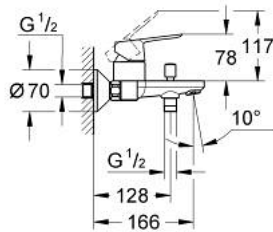

23 334 000 BAUEDGE SINGLE-LEVER BATH MIXER 1/2"

PRODUCT DESCRIPTION

- Colour: chrome
- wall mounted
- metal lever
- GROHE Long-Life 46 mm ceramic cartridge
- GROHE Long-Life finish
- adjustable flow rate limiter
- automatic diverter: bath/shower
- spout with mousseur
- shower bottom outlet 1/2" with integrated non return valve
- S-unions
- metal wall escutcheon
- protected against backflow
- optional temperature limiter ref. no. 46 375

23 334 000 BAUEDGE SINGLE-LEVER BATH MIXER 1/2"

SPARE PARTS, september 2012 – now

- 1: Lever (Spare part-nr. 46698000)
 - 2: Cap (Spare part-nr. 46584000)
 - 3: Cartridge (Spare part-nr. 46048000)
 - 4: Diverter knob (Spare part-nr. 64309000)
 - 5: Diverter (Spare part-nr. 65655000)
 - 6: Non-return valve (Spare part-nr. 08565000)
 - 7: Mousseur (Spare part-nr. 13952000)
 - 8: S-union (Spare part-nr. 12075000)
 - 8.1: Seal (Spare part-nr. 0138600M)
 - 8.2: Escutcheon (Spare part-nr. 0221000M)
 - 9: Screw connection 1/2" (Spare part-nr. 45044000)
 - 10: Extension 3/4", 20 mm (Spare part-nr. 0713000M)*
 - 11: Special spanner (Spare part-nr. 19377000)*
 - 12: Temperature limiter (Spare part-nr. 46375000)*
- * Optional accessories