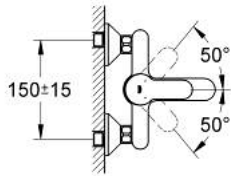

23 334 000 BAUEDGE SINGLE-LEVER BATH MIXER 1/2"

PRODUCT DESCRIPTION

- Colour: chrome
- wall mounted
- metal lever
- GROHE Long-Life 46 mm ceramic cartridge
- GROHE Long-Life finish
- adjustable flow rate limiter
- automatic diverter: bath/shower
- spout with mousseur
- shower bottom outlet 1/2" with integrated non return valve
- S-unions
- metal wall escutcheon
- protected against backflow
- optional temperature limiter ref. no. 46 375

23 334 000 BAUEDGE SINGLE-LEVER BATH MIXER 1/2"

SPARE PARTS, september 2012 – now

- 1: Lever (Spare part-nr. 46698000)
 - 2: Cap (Spare part-nr. 46584000)
 - 3: Cartridge (Spare part-nr. 46048000)
 - 4: Diverter knob (Spare part-nr. 64309000)
 - 5: Diverter (Spare part-nr. 65655000)
 - 6: Non-return valve (Spare part-nr. 08565000)
 - 7: Mousseur (Spare part-nr. 13952000)
 - 8: S-union (Spare part-nr. 12075000)
 - 8.1: Seal (Spare part-nr. 0138600M)
 - 8.2: Escutcheon (Spare part-nr. 0221000M)
 - 9: Screw connection 1/2" (Spare part-nr. 45044000)
 - 10: Extension 3/4", 20 mm (Spare part-nr. 0713000M)*
 - 11: Special spanner (Spare part-nr. 19377000)*
 - 12: Temperature limiter (Spare part-nr. 46375000)*
- * Optional accessories