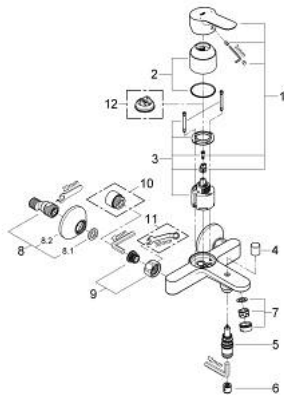

23 334 000 BAUEDGE SINGLE-LEVER BATH MIXER 1/2"

PRODUCT DESCRIPTION

- Colour: chrome
- wall mounted
- metal lever
- GROHE Long-Life 46 mm ceramic cartridge
- GROHE Long-Life finish
- adjustable flow rate limiter
- automatic diverter: bath/shower
- spout with mousseur
- shower bottom outlet 1/2" with integrated non return valve
- S-unions
- metal wall escutcheon
- protected against backflow
- optional temperature limiter ref. no. 46 375

23 334 000 BAUEDGE SINGLE-LEVER BATH MIXER 1/2"

SPARE PARTS, september 2012 – now

- 1: Lever (Spare part-nr. 46698000)
 - 2: Cap (Spare part-nr. 46584000)
 - 3: Cartridge (Spare part-nr. 46048000)
 - 4: Diverter knob (Spare part-nr. 64309000)
 - 5: Diverter (Spare part-nr. 65655000)
 - 6: Non-return valve (Spare part-nr. 08565000)
 - 7: Mousseur (Spare part-nr. 13952000)
 - 8: S-union (Spare part-nr. 12075000)
 - 8.1: Seal (Spare part-nr. 0138600M)
 - 8.2: Escutcheon (Spare part-nr. 0221000M)
 - 9: Screw connection 1/2" (Spare part-nr. 45044000)
 - 10: Extension 3/4", 20 mm (Spare part-nr. 0713000M)*
 - 11: Special spanner (Spare part-nr. 19377000)*
 - 12: Temperature limiter (Spare part-nr. 46375000)*
- * Optional accessories