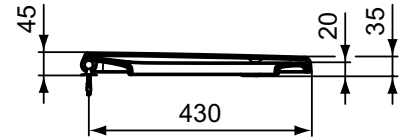

Ideal Standard

Toilet

Tempo

Article-No.: T679301

Seat & Cover, Soft Close hinges

Tempo Seat & cover for T331101, T040501, made of Duroplast, with Soft Close hinges.

Colour: 01 - White

Features: .

More product details:

Type:	Wrapover toilet seat
Style:	Contemporary
Accreditations:	NF
Net Weight (kg):	2,3
Material:	Duroplast
Height (mm):	40
Width (mm):	365
Depth (mm):	425
Hinge Mechanism:	Soft close
Shape:	Soft square
Fixing:	Top fixing hinges