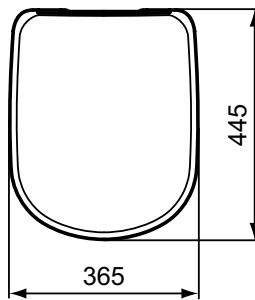

Ideal Standard

Toilet

Tempo

Article-No.: T679301

Seat & Cover, Soft Close hinges

Tempo Seat & cover for T331101, T040501, made of Duroplast, with Soft Close hinges.

Colour: 01 - White

Features: .

More product details:

Type:	Wrapover toilet seat
Style:	Contemporary
Accreditations:	NF
Net Weight (kg):	2,3
Material:	Duroplast
Height (mm):	40
Width (mm):	365
Depth (mm):	425
Hinge Mechanism:	Soft close
Shape:	Soft square
Fixing:	Top fixing hinges