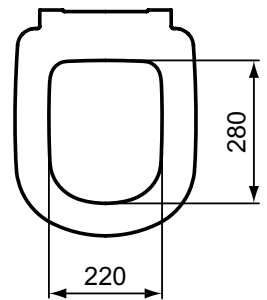

Ideal Standard

Toilet

Tempo

Article-No.: T679301

Seat & Cover, Soft Close hinges

Tempo Seat & cover for T331101, T040501, made of Duroplast, with Soft Close hinges.

Colour: 01 - White

Features: .

More product details:

Type:	Wrapover toilet seat
Style:	Contemporary
Accreditations:	NF
Net Weight (kg):	2,3
Material:	Duroplast
Height (mm):	40
Width (mm):	365
Depth (mm):	425
Hinge Mechanism:	Soft close
Shape:	Soft square
Fixing:	Top fixing hinges