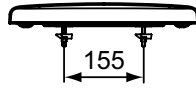

Ideal Standard

Toilet

Tempo

Article-No.: T679301

Seat & Cover, Soft Close hinges

Tempo Seat & cover for T331101, T040501, made of Duroplast, with Soft Close hinges.

Colour: 01 - White

Features: .

More product details:

Type:	Wrapover toilet seat
Style:	Contemporary
Accreditations:	NF
Net Weight (kg):	2,3
Material:	Duroplast
Height (mm):	40
Width (mm):	365
Depth (mm):	425
Hinge Mechanism:	Soft close
Shape:	Soft square
Fixing:	Top fixing hinges