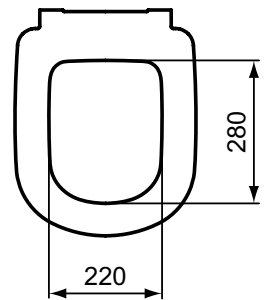

Ideal Standard

Toilet

Tempo

Article-No.: T679201

Seat & Cover, metal hinges

Tempo Seat & cover for T331101, T040501, made of Duroplast, with metal hinges.

Colour: 01 - White

More product details:

Type:	Wrapover toilet seat
Style:	Contemporary
Accreditations:	NF
Net Weight (kg):	2,1
Material:	Duroplast
Height (mm):	40
Width (mm):	365
Depth (mm):	425
Hinge Mechanism:	Normal close
Shape:	Soft square
Fixing:	Top fixing hinges