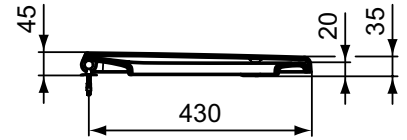

Ideal Standard

Toilet

Tempo

Article-No.: T679201

Seat & Cover, metal hinges

Tempo Seat & cover for T331101, T040501, made of Duroplast, with metal hinges.

Colour: 01 - White

More product details:

Type:	Wrapover toilet seat
Style:	Contemporary
Accreditations:	NF
Net Weight (kg):	2,1
Material:	Duroplast
Height (mm):	40
Width (mm):	365
Depth (mm):	425
Hinge Mechanism:	Normal close
Shape:	Soft square
Fixing:	Top fixing hinges