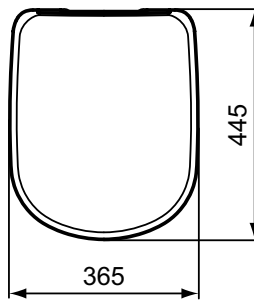

Ideal Standard

Toilet

Tempo

Article-No.: T679201

Seat & Cover, metal hinges

Tempo Seat & cover for T331101, T040501, made of Duroplast, with metal hinges.

Colour: 01 - White

More product details:

Type:	Wrapover toilet seat
Style:	Contemporary
Accreditations:	NF
Net Weight (kg):	2,1
Material:	Duroplast
Height (mm):	40
Width (mm):	365
Depth (mm):	425
Hinge Mechanism:	Normal close
Shape:	Soft square
Fixing:	Top fixing hinges