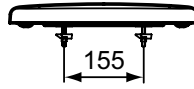

Ideal Standard

Toilet

Tempo

Article-No.: T679201

Seat & Cover, metal hinges

Tempo Seat & cover for T331101, T040501, made of Duroplast, with metal hinges.

Colour: 01 - White

More product details:

Type:	Wrapover toilet seat
Style:	Contemporary
Accreditations:	NF
Net Weight (kg):	2,1
Material:	Duroplast
Height (mm):	40
Width (mm):	365
Depth (mm):	425
Hinge Mechanism:	Normal close
Shape:	Soft square
Fixing:	Top fixing hinges