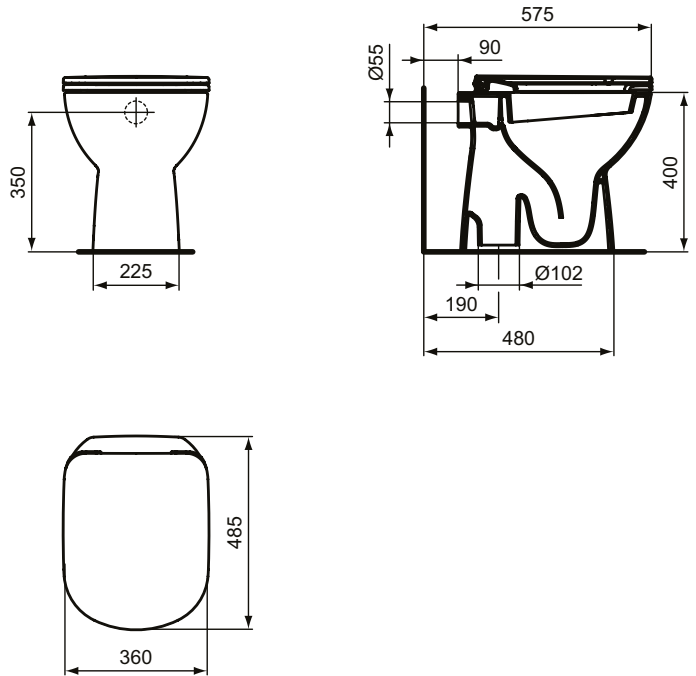

Ideal Standard

Ideal Standard i.life A

Article-No.: T467201

Floor standing single bowl, vertical outlet

Ideal Standard i.life A floor standing single bowl with horizontal washdown and vertical outlet. Incl. fixation set TT0257919. Choose from the available toilet seat options: T4678 or T4679 (separate order). *Note: Please install the bowl according to the drawing to ensure the warranty of the seat & cover is valid!

Colour: 01 - White

Technology: RimLS+

More product details:

| | |
|---------------------|----------------------------|
| Type: | Standard projection |
| Mounting: | Floor standing, open back |
| Style: | Contemporary |
| Net Weight (kg): | 20,72 |
| Material: | Vitreous china |
| Designer: | Palomba Serafini Associati |
| Height (mm): | 400 |
| Width (mm): | 360 |
| Depth (mm): | 485 |
| Packaging Elements: | Bowl+Fixing |
| Certificate Number: | EN 997 |
| Flush Type: | Washdown |
| Installation: | Floor standing |
| Fixing: | Fully hidden fixation |