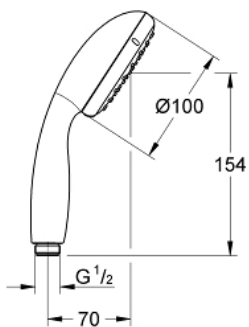

### PRODUCT DESCRIPTION

- Colour: chrome
- Rain
- GROHE Water Saving 5.7 l/min flow limiter
- GROHE DreamSpray perfect spray pattern
- GROHE Long-Life finish
- SpeedClean anti-limescale system
- Inner WaterGuide for a longer life
- ShockProof silicone ring prevents damages caused by shower falling
- suitable for instantaneous heater
- universal mounting system, fitting all standard shower hoses
- min. recommended pressure 1.0 bar
- 5 color packaging