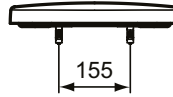

Ideal Standard

Toilet Seats

Connect Space

Article-No.: E712701

Seat & Cover for E804601

Connect Space seat & Cover with Soft Close with Easy Take Off hinges, duroplast

Colour: 01 - White

Features: .

More product details:

Type:	Wrapover toilet seat
Accreditations:	NF
Net Weight (kg):	2,7
Material:	Duroplast
Height (mm):	50
Width (mm):	383
Depth (mm):	460
Hinge Mechanism:	Soft close
Shape:	Round
Fixing:	Top fixing hinges