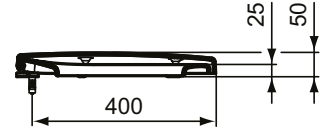

Ideal Standard

Toilet Seats

Connect Space

Article-No.: E712701

Seat & Cover for E804601

Connect Space seat & Cover with Soft Close with Easy Take Off hinges, duroplast

Colour: 01 - White

Features: .

More product details:

Type:	Wrapover toilet seat
Accreditations:	NF
Net Weight (kg):	2,7
Material:	Duroplast
Height (mm):	50
Width (mm):	383
Depth (mm):	460
Hinge Mechanism:	Soft close
Shape:	Round
Fixing:	Top fixing hinges