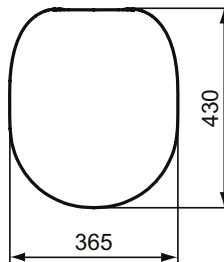

Ideal Standard

Toilet Seats

Connect Space

Article-No.: E712701

Seat & Cover for E804601

Connect Space seat & Cover with Soft Close with Easy Take Off hinges, duroplast

Colour: 01 - White

Features: .

More product details:

Type:	Wrapover toilet seat
Accreditations:	NF
Net Weight (kg):	2,7
Material:	Duroplast
Height (mm):	50
Width (mm):	383
Depth (mm):	460
Hinge Mechanism:	Soft close
Shape:	Round
Fixing:	Top fixing hinges