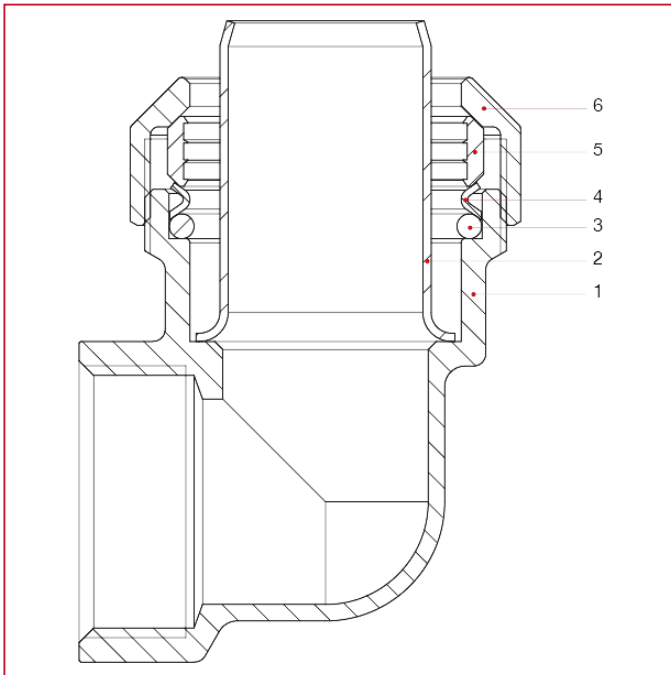

VX-N FITTINGS FOR POLYETHYLENE PIPES

745 Female elbow

MATERIALS

POS.	DESCRIPTION	N.	MATERIAL
1	Body	1	Brass CW617N
2	Liner	1	Stainless steel AISI 304
3	O-ring	1	NBR
4	O-Ring pushing washer	1	Stainless steel AISI 304
5	Fastening ring	1	Brass CW617N
6	Tightening nut	1	Brass CW617N

VX-N FITTINGS FOR POLYETHYLENE PIPES

745 Female elbow

INSTRUCTIONS INSTALLATION

VX-N FITTINGS FOR POLYETHYLENE PIPES

745 Female elbow

OVERALL DIMENSIONS

	1/2"x20	3/4"x25	1"x32	1"1/4x40
A	32	38	47,5	58
B	35	41,5	51,5	59,5
C	22	26	30	37