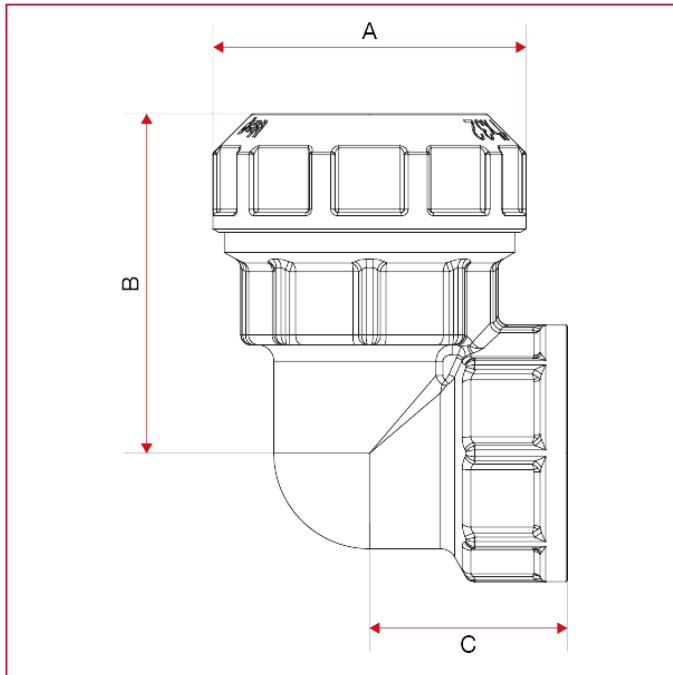

VX-N FITTINGS FOR POLYETHYLENE PIPES

745 Female elbow

MATERIALS

POS.	DESCRIPTION	N.	MATERIAL
1	Body	1	Brass CW617N
2	Liner	1	Stainless steel AISI 304
3	O-ring	1	NBR
4	O-Ring pushing washer	1	Stainless steel AISI 304
5	Fastening ring	1	Brass CW617N
6	Tightening nut	1	Brass CW617N

VX-N FITTINGS FOR POLYETHYLENE PIPES

745 Female elbow

INSTRUCTIONS INSTALLATION

VX-N FITTINGS FOR POLYETHYLENE PIPES

745 Female elbow

OVERALL DIMENSIONS

	1/2"x20	3/4"x25	1"x32	1"1/4x40
A	32	38	47,5	58
B	35	41,5	51,5	59,5
C	22	26	30	37