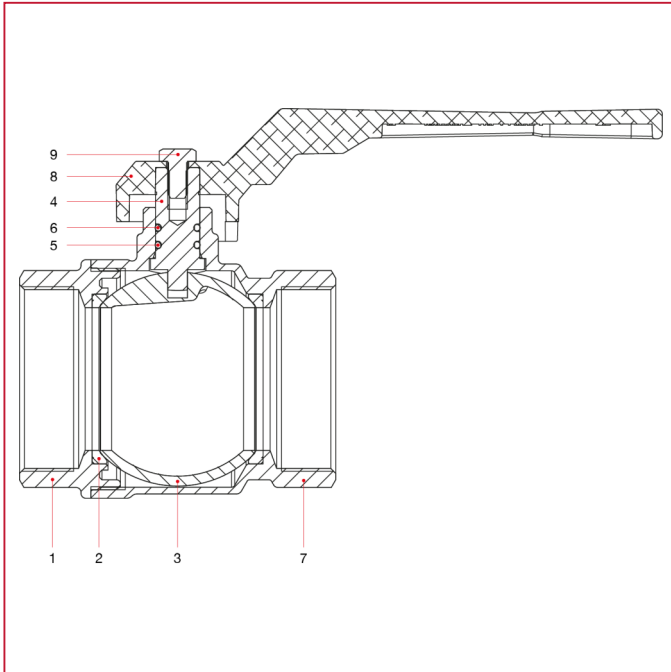

STANDARD FLOW BALL VALVES: VIENNA

116 Vienna ball valve, standard flow

OVERALL DIMENSIONS

| | 1/4" | 3/8" | 1/2" | 3/4" | 1" | 1"1/4 | 1"1/2 | 2" | 2"1/2 | 3" | 4" |
|------------------------|------|------|------|------|------|-------|-------|-------|-------|-------|-------|
| DN | 8 | 10 | 15 | 20 | 25 | 32 | 40 | 50 | 65 | 80 | 100 |
| A | 44,4 | 44,4 | 48 | 53 | 66 | 76 | 88 | 103 | 128,5 | 145 | 175 |
| B | 23,5 | 24 | 29 | 36 | 43 | 53 | 63 | 79 | 97 | 117,5 | 149,5 |
| C | 37,3 | 37,3 | 40 | 54 | 57 | 73 | 78 | 94 | 110 | 127 | 142 |
| D | 80 | 80 | 80 | 113 | 113 | 138 | 138 | 158 | 197 | 250 | 250 |
| E | 10 | 10 | 14 | 18,5 | 23,5 | 30 | 37 | 47 | 58 | 70 | 90 |
| F | 10 | 10 | 12 | 12 | 15 | 16 | 18 | 19 | 24 | 24 | 27 |
| Kg/cm ² bar | 50 | 50 | 30 | 30 | 30 | 25 | 25 | 25 | 18 | 14 | 12 |
| LBS - psi | 725 | 725 | 435 | 435 | 435 | 362,5 | 362,5 | 362,5 | 261 | 203 | 174 |

STANDARD FLOW BALL VALVES: VIENNA

116 Vienna ball valve, standard flow

MATERIALS sizes 1/4" through 2"

| POS. | DESCRIPTION | N. | MATERIAL |
|------|--------------------|----|----------------------------|
| 1 | Female end adapter | 1 | Nickel-plated brass CW617N |
| 2 | Seat | 2 | P.T.F.E. |
| 3 | Ball | 1 | Chrome-plated brass CW617N |
| 4 | Stem | 1 | Brass CW614N |
| 5 | O-ring | 1 | NBR |
| 6 | O-ring | 1 | Viton® |
| 7 | Body | 1 | Nickel-plated brass CW617N |
| 8 | Lever handle | 1 | Varnished steel P04 |
| 9 | Screw | 1 | Zinc-plated steel C4C |

STANDARD FLOW BALL VALVES: VIENNA

MATERIALS sizes 2"1/2 through 4"

| POS. | DESCRIPTION | N. | MATERIAL |
|------|--------------------|----|----------------------------|
| 1 | Female end adapter | 1 | Nickel-plated brass CW617N |
| 2 | Seat | 2 | P.T.F.E. |
| 3 | Ball | 1 | Chrome-plated brass CW617N |
| 4 | Stem | 1 | Brass CW614N |
| 5 | O-ring | 1 | NBR |
| 6 | O-ring | 1 | Viton® |
| 7 | Body | 1 | Nickel-plated brass CW617N |
| 8 | Lever handle | 1 | Varnished aluminium |
| 9 | Screw | 1 | Zinc-plated CB4 FF (C34) |