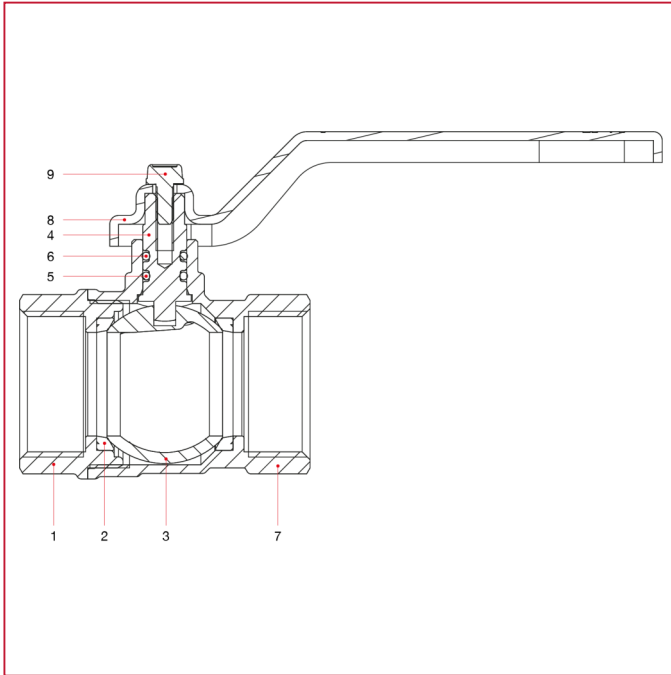

STANDARD FLOW BALL VALVES: VIENNA

116 Vienna ball valve, standard flow

OVERALL DIMENSIONS

| | 1/4" | 3/8" | 1/2" | 3/4" | 1" | 1"1/4 | 1"1/2 | 2" | 2"1/2 | 3" | 4" |
|------------------------|------|------|------|------|------|-------|-------|-------|-------|-------|-------|
| DN | 8 | 10 | 15 | 20 | 25 | 32 | 40 | 50 | 65 | 80 | 100 |
| A | 44,4 | 44,4 | 48 | 53 | 66 | 76 | 88 | 103 | 128,5 | 145 | 175 |
| B | 23,5 | 24 | 29 | 36 | 43 | 53 | 63 | 79 | 97 | 117,5 | 149,5 |
| C | 37,3 | 37,3 | 40 | 54 | 57 | 73 | 78 | 94 | 110 | 127 | 142 |
| D | 80 | 80 | 80 | 113 | 113 | 138 | 138 | 158 | 197 | 250 | 250 |
| E | 10 | 10 | 14 | 18,5 | 23,5 | 30 | 37 | 47 | 58 | 70 | 90 |
| F | 10 | 10 | 12 | 12 | 15 | 16 | 18 | 19 | 24 | 24 | 27 |
| Kg/cm ² bar | 50 | 50 | 30 | 30 | 30 | 25 | 25 | 25 | 18 | 14 | 12 |
| LBS - psi | 725 | 725 | 435 | 435 | 435 | 362,5 | 362,5 | 362,5 | 261 | 203 | 174 |

STANDARD FLOW BALL VALVES: VIENNA

116 Vienna ball valve, standard flow

MATERIALS sizes 1/4" through 2"

| POS. | DESCRIPTION | N. | MATERIAL |
|------|--------------------|----|----------------------------|
| 1 | Female end adapter | 1 | Nickel-plated brass CW617N |
| 2 | Seat | 2 | P.T.F.E. |
| 3 | Ball | 1 | Chrome-plated brass CW617N |
| 4 | Stem | 1 | Brass CW614N |
| 5 | O-ring | 1 | NBR |
| 6 | O-ring | 1 | Viton® |
| 7 | Body | 1 | Nickel-plated brass CW617N |
| 8 | Lever handle | 1 | Varnished steel P04 |
| 9 | Screw | 1 | Zinc-plated steel C4C |

STANDARD FLOW BALL VALVES: VIENNA

MATERIALS sizes 2"1/2 through 4"

| POS. | DESCRIPTION | N. | MATERIAL |
|------|--------------------|----|----------------------------|
| 1 | Female end adapter | 1 | Nickel-plated brass CW617N |
| 2 | Seat | 2 | P.T.F.E. |
| 3 | Ball | 1 | Chrome-plated brass CW617N |
| 4 | Stem | 1 | Brass CW614N |
| 5 | O-ring | 1 | NBR |
| 6 | O-ring | 1 | Viton® |
| 7 | Body | 1 | Nickel-plated brass CW617N |
| 8 | Lever handle | 1 | Varnished aluminium |
| 9 | Screw | 1 | Zinc-plated CB4 FF (C34) |