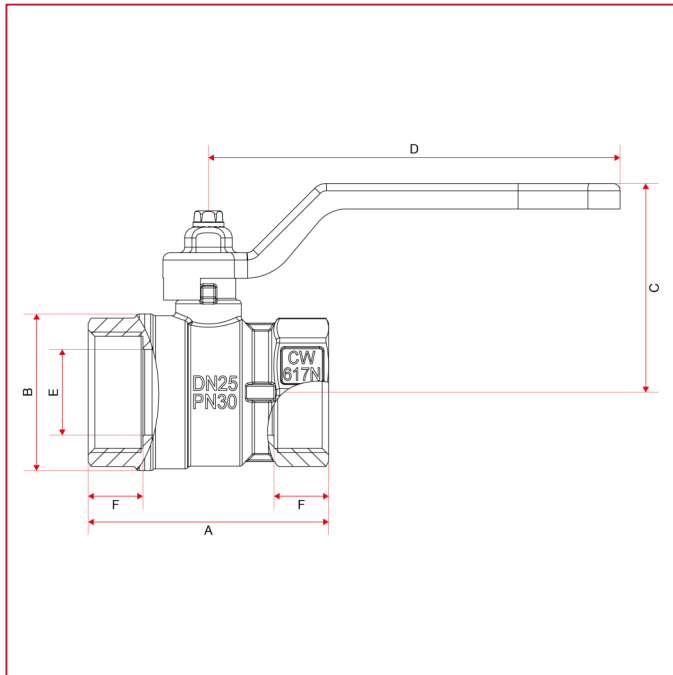

STANDARD FLOW BALL VALVES: VIENNA

116 Vienna ball valve, standard flow

OVERALL DIMENSIONS

| | 1/4" | 3/8" | 1/2" | 3/4" | 1" | 1"1/4 | 1"1/2 | 2" | 2"1/2 | 3" | 4" |
|------------------------|------|------|------|------|------|-------|-------|-------|-------|-------|-------|
| DN | 8 | 10 | 15 | 20 | 25 | 32 | 40 | 50 | 65 | 80 | 100 |
| A | 44,4 | 44,4 | 48 | 53 | 66 | 76 | 88 | 103 | 128,5 | 145 | 175 |
| B | 23,5 | 24 | 29 | 36 | 43 | 53 | 63 | 79 | 97 | 117,5 | 149,5 |
| C | 37,3 | 37,3 | 40 | 54 | 57 | 73 | 78 | 94 | 110 | 127 | 142 |
| D | 80 | 80 | 80 | 113 | 113 | 138 | 138 | 158 | 197 | 250 | 250 |
| E | 10 | 10 | 14 | 18,5 | 23,5 | 30 | 37 | 47 | 58 | 70 | 90 |
| F | 10 | 10 | 12 | 12 | 15 | 16 | 18 | 19 | 24 | 24 | 27 |
| Kg/cm ² bar | 50 | 50 | 30 | 30 | 30 | 25 | 25 | 25 | 18 | 14 | 12 |
| LBS - psi | 725 | 725 | 435 | 435 | 435 | 362,5 | 362,5 | 362,5 | 261 | 203 | 174 |

STANDARD FLOW BALL VALVES: VIENNA

116 Vienna ball valve, standard flow

MATERIALS sizes 1/4" through 2"

| POS. | DESCRIPTION | N. | MATERIAL |
|------|--------------------|----|----------------------------|
| 1 | Female end adapter | 1 | Nickel-plated brass CW617N |
| 2 | Seat | 2 | P.T.F.E. |
| 3 | Ball | 1 | Chrome-plated brass CW617N |
| 4 | Stem | 1 | Brass CW614N |
| 5 | O-ring | 1 | NBR |
| 6 | O-ring | 1 | Viton® |
| 7 | Body | 1 | Nickel-plated brass CW617N |
| 8 | Lever handle | 1 | Varnished steel P04 |
| 9 | Screw | 1 | Zinc-plated steel C4C |

STANDARD FLOW BALL VALVES: VIENNA

MATERIALS sizes 2"1/2 through 4"

| POS. | DESCRIPTION | N. | MATERIAL |
|------|--------------------|----|----------------------------|
| 1 | Female end adapter | 1 | Nickel-plated brass CW617N |
| 2 | Seat | 2 | P.T.F.E. |
| 3 | Ball | 1 | Chrome-plated brass CW617N |
| 4 | Stem | 1 | Brass CW614N |
| 5 | O-ring | 1 | NBR |
| 6 | O-ring | 1 | Viton® |
| 7 | Body | 1 | Nickel-plated brass CW617N |
| 8 | Lever handle | 1 | Varnished aluminium |
| 9 | Screw | 1 | Zinc-plated CB4 FF (C34) |