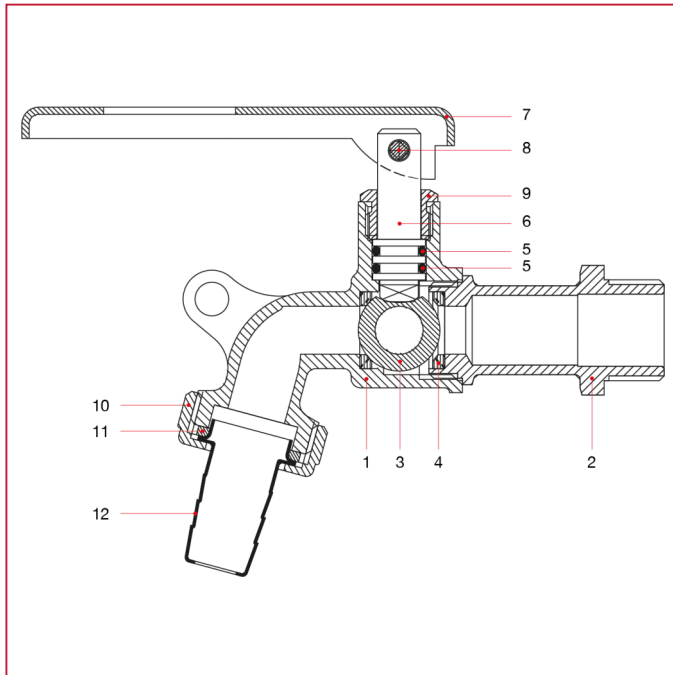

BIBCOCKS

144 Ball hose bibcock with lockpad eye

OVERALL DIMENSIONS

	1/2"	3/4"
A	102	102
B	1/2"	3/4"
Kg/cm ² bar	15	15
LBS - psi	217,5	217,5

BIBCOCKS

144 Ball hose bibcock with lockpad eye

MATERIALS

POS.	DESCRIPTION	N.	MATERIAL
1	Body	1	Nickel-plated brass CW617N
2	End adapter	1	Nickel-plated brass CW617N
3	Ball	1	Chrome-plated brass CW614N
4	Seal	2	P.T.F.E.
5	O-ring	1	NBR
6	Stem	1	Brass CW614N
7	Nut	1	Brass CW614N
8	Lever handle	1	Steel
9	Handle pin	1	Aluminium
10	Washer	1	Rubber
11	Hose connection	1	Nickel-plated brass CW617N
12	Nut	1	Nickel-plated brass CW617N