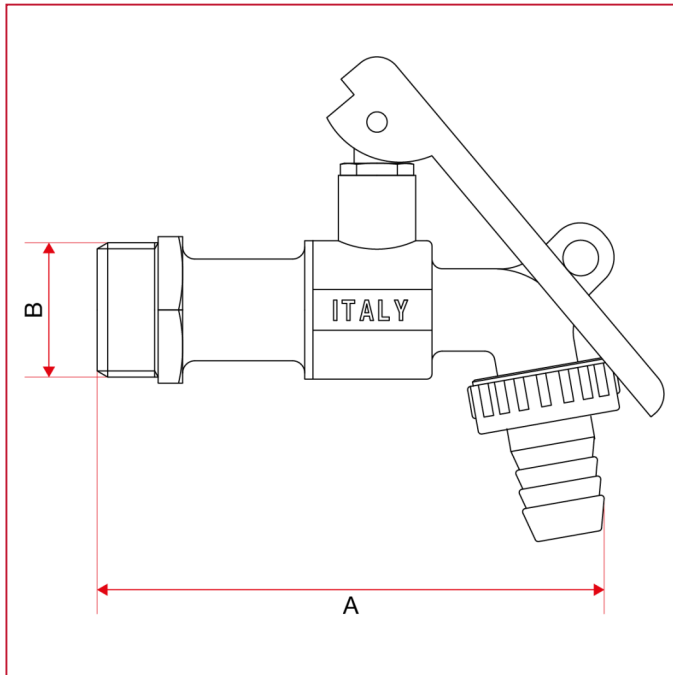

BIBCOCKS

144 Ball hose bibcock with lockpad eye

OVERALL DIMENSIONS

	1/2"	3/4"
A	102	102
B	1/2"	3/4"
Kg/cm ² bar	15	15
LBS - psi	217,5	217,5

BIBCOCKS

144 Ball hose bibcock with lockpad eye

MATERIALS

POS.	DESCRIPTION	N.	MATERIAL
1	Body	1	Nickel-plated brass CW617N
2	End adapter	1	Nickel-plated brass CW617N
3	Ball	1	Chrome-plated brass CW614N
4	Seal	2	P.T.F.E.
5	O-ring	1	NBR
6	Stem	1	Brass CW614N
7	Nut	1	Brass CW614N
8	Lever handle	1	Steel
9	Handle pin	1	Aluminium
10	Washer	1	Rubber
11	Hose connection	1	Nickel-plated brass CW617N
12	Nut	1	Nickel-plated brass CW617N