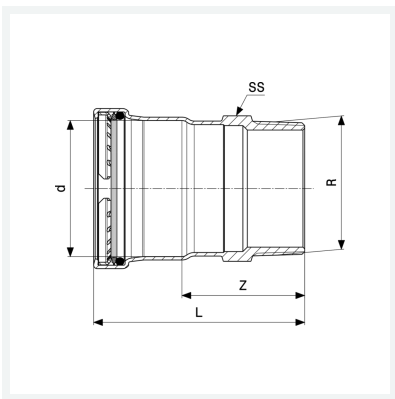

# Data sheet

**Prestabo Adapter  
with SC-Contur**  
- press connection, R-thread  
**Components**  
EPDM sealing element, polygon  
**Model 1111**

**Article 559 014**

## Properties

Pipe external diameter	d	18
Male thread conical	R	1/2
Z-dimension	Z	24 mm
Length	L	46 mm
Spanner size	SS	22 mm
Weight	47.95 g	
Volume	99.46 cm <sup>3</sup>	
Material	non-alloyed steel, galvanised	