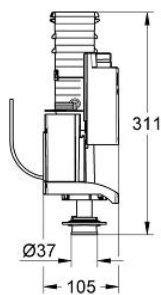

## 42 320 000 DUAL FLUSH DISCHARGE VALVE AV1

### PRODUCT DESCRIPTION

- AV1 complete with pipe extension
- 6 - 9 l adjustable
- without valve seat
- without actuation

## 42 320 000 DUAL FLUSH DISCHARGE VALVE AV1

**SPARE PARTS**, avgust 2006 – now

1: Extension for overflow pipe (Spare part-nr. 42313000)

2: Pneumatic hose (Spare part-nr. 42319000)

3: Seal (Spare part-nr. 42310000)