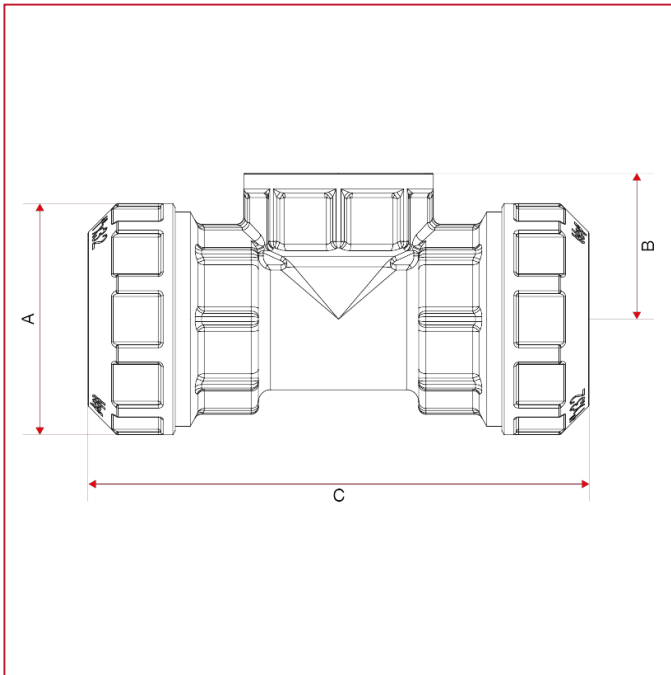

# VX-N FITTINGS FOR POLYETHYLENE PIPES

### OVERALL DIMENSIONS

	1/2"x20	3/4"x25	1"x32	1"1/4x40
A	32	38	47,5	58
B	22	26	30	37
C	70,5	83	103	119