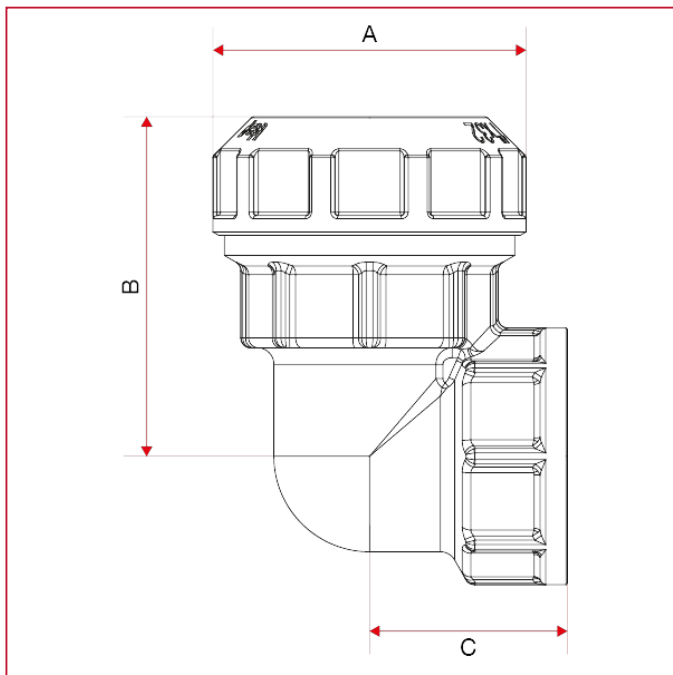

VX-N FITTINGS FOR POLYETHYLENE PIPES

745 Female elbow

OVERALL DIMENSIONS

	1/2"x20	3/4"x25	1"x32	1"1/4x40
A	32	38	47,5	58
B	35	41,5	51,5	59,5
C	22	26	30	37

VX-N FITTINGS FOR POLYETHYLENE PIPES

745 Female elbow

MATERIALS

POS.	DESCRIPTION	N.	MATERIAL
1	Body	1	Brass CW617N
2	Liner	1	Stainless steel AISI 304
3	O-ring	1	NBR
4	O-Ring pushing washer	1	Stainless steel AISI 304
5	Fastening ring	1	Brass CW617N
6	Tightening nut	1	Brass CW617N

VX-N FITTINGS FOR POLYETHYLENE PIPES

745 Female elbow

INSTRUCTIONS INSTALLATION