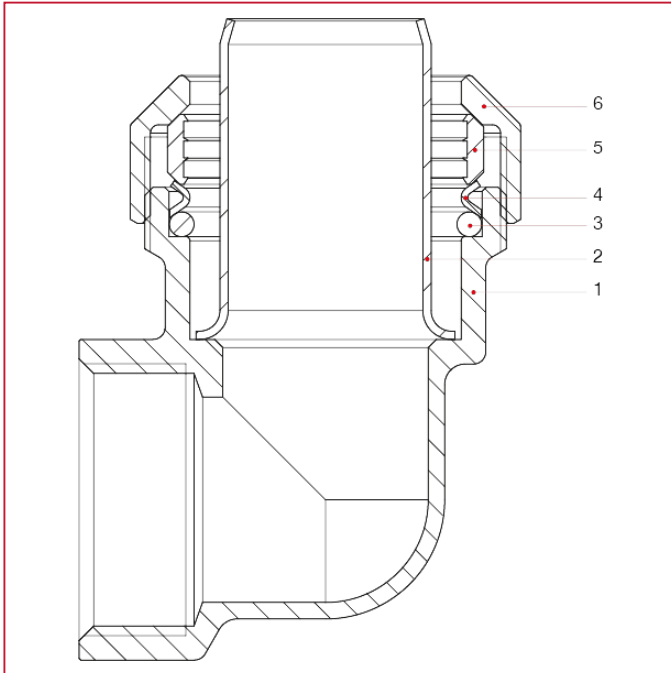

VX-N FITTINGS FOR POLYETHYLENE PIPES

745 Female elbow

OVERALL DIMENSIONS

	1/2"x20	3/4"x25	1"x32	1"1/4x40
A	32	38	47,5	58
B	35	41,5	51,5	59,5
C	22	26	30	37

VX-N FITTINGS FOR POLYETHYLENE PIPES

745 Female elbow

MATERIALS

POS.	DESCRIPTION	N.	MATERIAL
1	Body	1	Brass CW617N
2	Liner	1	Stainless steel AISI 304
3	O-ring	1	NBR
4	O-Ring pushing washer	1	Stainless steel AISI 304
5	Fastening ring	1	Brass CW617N
6	Tightening nut	1	Brass CW617N

VX-N FITTINGS FOR POLYETHYLENE PIPES

745 Female elbow

INSTRUCTIONS INSTALLATION