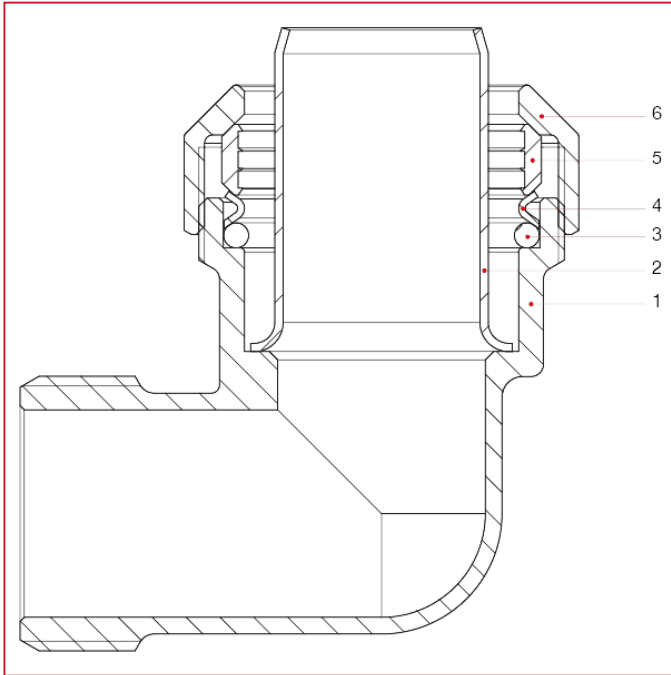

VX-N FITTINGS FOR POLYETHYLENE PIPES

740 Male elbow

OVERALL DIMENSIONS

| | 1/2"x20 | 3/4"x25 | 1"x32 | 1"1/4x40 |
|---|---------|---------|-------|----------|
| A | 32 | 38 | 47,5 | 58 |
| B | 35 | 41,5 | 51,5 | 59,5 |
| C | 31 | 37 | 43,5 | 50 |

VX-N FITTINGS FOR POLYETHYLENE PIPES

740 Male elbow

MATERIALS

| POS. | DESCRIPTION | N. | MATERIAL |
|------|-----------------------|----|--------------------------|
| 1 | Body | 1 | Brass CW617N |
| 2 | Liner | 1 | Stainless steel AISI 304 |
| 3 | O-ring | 1 | NBR |
| 4 | O-Ring pushing washer | 1 | Stainless steel AISI 304 |
| 5 | Fastening ring | 1 | Brass CW617N |
| 6 | Tightening nut | 1 | Brass CW617N |

VX-N FITTINGS FOR POLYETHYLENE PIPES

740 Male elbow

INSTRUCTIONS INSTALLATION