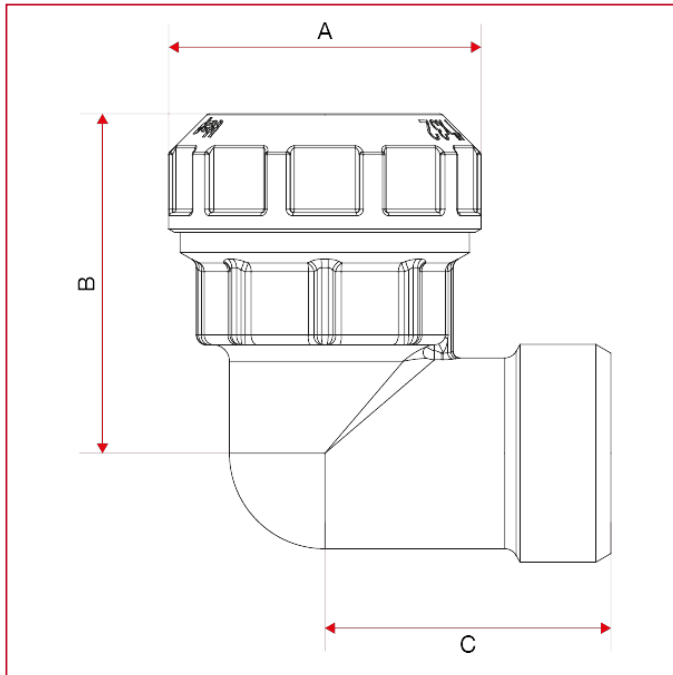

VX-N FITTINGS FOR POLYETHYLENE PIPES

740 Male elbow

OVERALL DIMENSIONS

| | 1/2"x20 | 3/4"x25 | 1"x32 | 1"1/4x40 |
|---|---------|---------|-------|----------|
| A | 32 | 38 | 47,5 | 58 |
| B | 35 | 41,5 | 51,5 | 59,5 |
| C | 31 | 37 | 43,5 | 50 |

VX-N FITTINGS FOR POLYETHYLENE PIPES

740 Male elbow

MATERIALS

| POS. | DESCRIPTION | N. | MATERIAL |
|------|-----------------------|----|--------------------------|
| 1 | Body | 1 | Brass CW617N |
| 2 | Liner | 1 | Stainless steel AISI 304 |
| 3 | O-ring | 1 | NBR |
| 4 | O-Ring pushing washer | 1 | Stainless steel AISI 304 |
| 5 | Fastening ring | 1 | Brass CW617N |
| 6 | Tightening nut | 1 | Brass CW617N |

VX-N FITTINGS FOR POLYETHYLENE PIPES

740 Male elbow

INSTRUCTIONS INSTALLATION