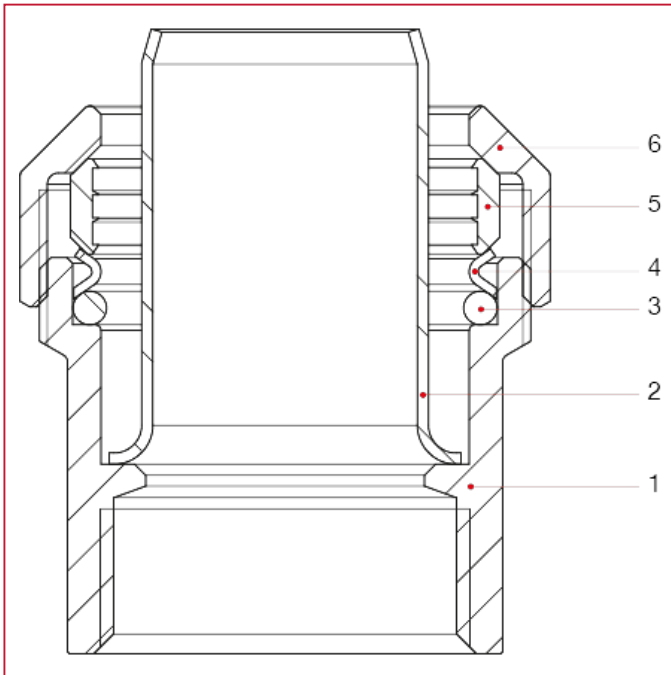

VX-N FITTINGS FOR POLYETHYLENE PIPES

710 Straight female connector

OVERALL DIMENSIONS

	1/2"x20	3/4"x25	1"x32	1"1/4x40
A	32	38	47,5	58
B	26	32	39	48
C	36,5	42,5	49	56

VX-N FITTINGS FOR POLYETHYLENE PIPES

710 Straight female connector

MATERIALS

POS.	DESCRIPTION	N.	MATERIAL
1	Body	1	Brass CW617N
2	Liner	1	Stainless steel AISI 304
3	O-ring	1	NBR
4	O-Ring pushing washer	1	Stainless steel AISI 304
5	Fastening ring	1	Brass CW617N
6	Tightening nut	1	Brass CW617N

VX-N FITTINGS FOR POLYETHYLENE PIPES

710 Straight female connector

INSTRUCTIONS INSTALLATION