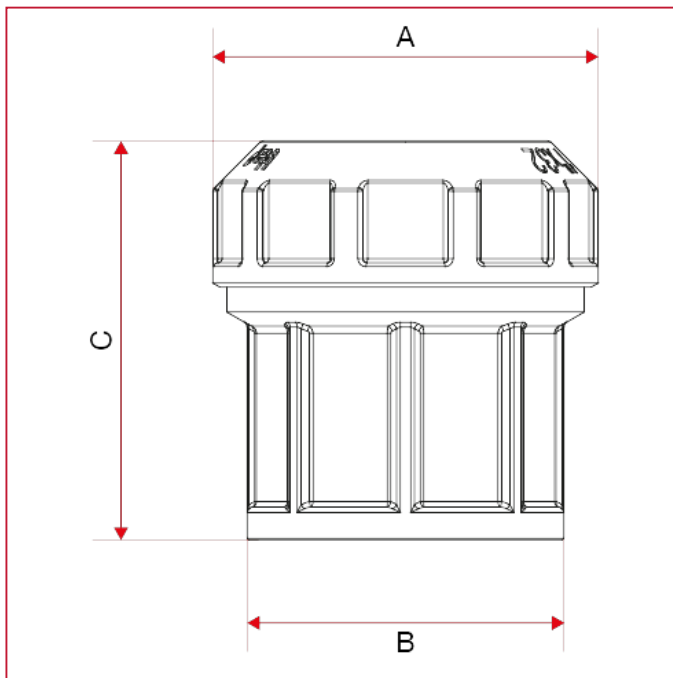

VX-N FITTINGS FOR POLYETHYLENE PIPES

710 Straight female connector

OVERALL DIMENSIONS

	1/2"x20	3/4"x25	1"x32	1"1/4x40
A	32	38	47,5	58
B	26	32	39	48
C	36,5	42,5	49	56

VX-N FITTINGS FOR POLYETHYLENE PIPES

710 Straight female connector

MATERIALS

POS.	DESCRIPTION	N.	MATERIAL
1	Body	1	Brass CW617N
2	Liner	1	Stainless steel AISI 304
3	O-ring	1	NBR
4	O-Ring pushing washer	1	Stainless steel AISI 304
5	Fastening ring	1	Brass CW617N
6	Tightening nut	1	Brass CW617N

VX-N FITTINGS FOR POLYETHYLENE PIPES

710 Straight female connector

INSTRUCTIONS INSTALLATION