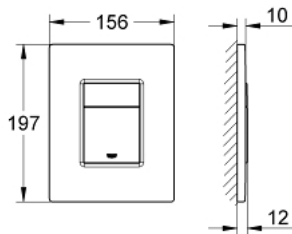

38 732 SH0 SKATE COSMOPOLITAN FLUSH PLATE

PRODUCT DESCRIPTION

- Colour: alpine white
- for dual flush or start & stop actuation
- for pneumatic discharge valve AV1
- vertical and horizontal installation
- 156 x 197 mm
- made of ABS
- GROHE Long-Life finish
- GROHE Water Saving - Less water, perfect flow
- for combination with Rapid SL and Uniset with GD 2 cistern
- for use with Rapid SLX please order shaft 66 791 000 (sold separately)

38 732 SH0 SKATE COSMOPOLITAN FLUSH PLATE

SPARE PARTS, februar 2010 – now

1: Top plate with push button (Spare part-nr. 42371SH0)

2: Screw (Spare part-nr. 6636200M)

3: Mounting frame (Spare part-nr. 43207000)