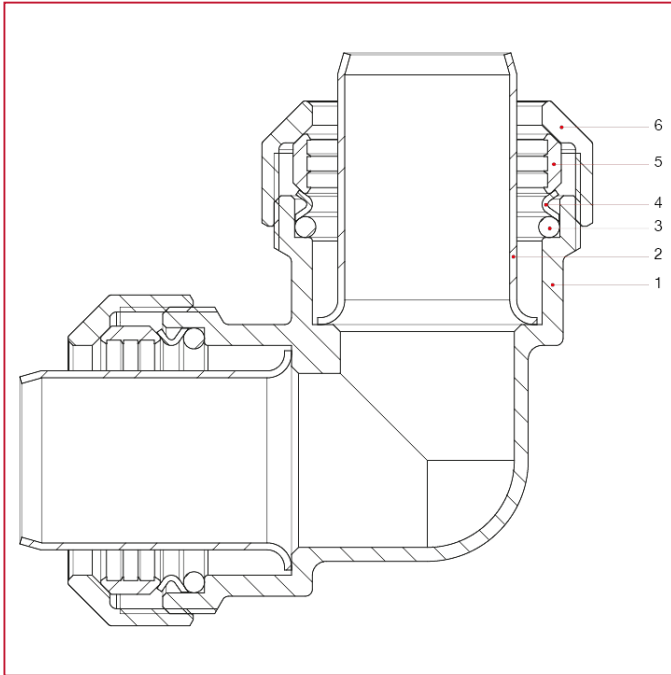

VX-N FITTINGS FOR POLYETHYLENE PIPES

750 Elbow coupling

OVERALL DIMENSIONS

	20	25	32	40
A	32	38	47,5	58
B	35	41,5	51,5	59,5

VX-N FITTINGS FOR POLYETHYLENE PIPES

750 Elbow coupling

MATERIALS

POS.	DESCRIPTION	N.	MATERIAL
1	Body	1	Brass CW617N
2	Liner	2	Stainless steel AISI 304
3	O-ring	2	NBR
4	O-Ring pushing washer	2	Stainless steel AISI 304
5	Fastening ring	2	Brass CW617N
6	Tightening nut	2	Brass CW617N

VX-N FITTINGS FOR POLYETHYLENE PIPES

750 Elbow coupling

INSTRUCTIONS INSTALLATION