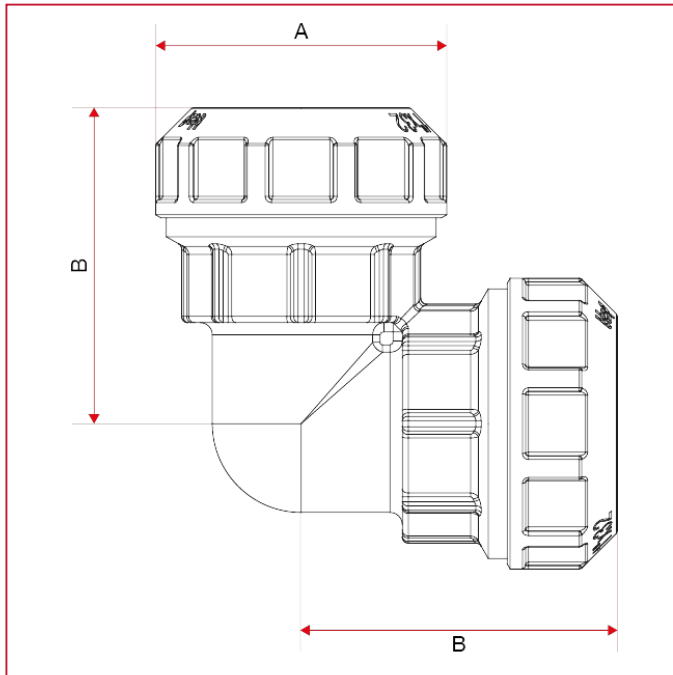

VX-N FITTINGS FOR POLYETHYLENE PIPES

750 Elbow coupling

OVERALL DIMENSIONS

	20	25	32	40
A	32	38	47,5	58
B	35	41,5	51,5	59,5

VX-N FITTINGS FOR POLYETHYLENE PIPES

750 Elbow coupling

MATERIALS

POS.	DESCRIPTION	N.	MATERIAL
1	Body	1	Brass CW617N
2	Liner	2	Stainless steel AISI 304
3	O-ring	2	NBR
4	O-Ring pushing washer	2	Stainless steel AISI 304
5	Fastening ring	2	Brass CW617N
6	Tightening nut	2	Brass CW617N

VX-N FITTINGS FOR POLYETHYLENE PIPES

750 Elbow coupling

INSTRUCTIONS INSTALLATION