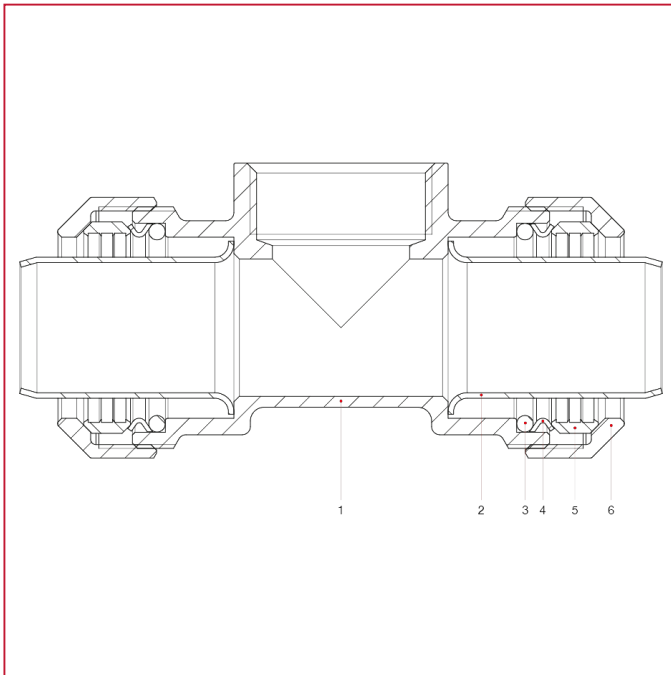

VX-N FITTINGS FOR POLYETHYLENE PIPES

735 Female branch T coupling

OVERALL DIMENSIONS

	1/2"x20	3/4"x25	1"x32	1"1/4x40
A	32	38	47,5	58
B	22	26	30	37
C	70,5	83	103	119

VX-N FITTINGS FOR POLYETHYLENE PIPES

735 Female branch T coupling

MATERIALS

POS.	DESCRIPTION	N.	MATERIAL
1	Body	1	Brass CW617N
2	Liner	2	Stainless steel AISI 304
3	O-ring	2	NBR
4	O-Ring pushing washer	2	Stainless steel AISI 304
5	Fastening ring	2	Brass CW617N
6	Tightening nut	2	Brass CW617N

VX-N FITTINGS FOR POLYETHYLENE PIPES

735 Female branch T coupling

INSTRUCTIONS INSTALLATION