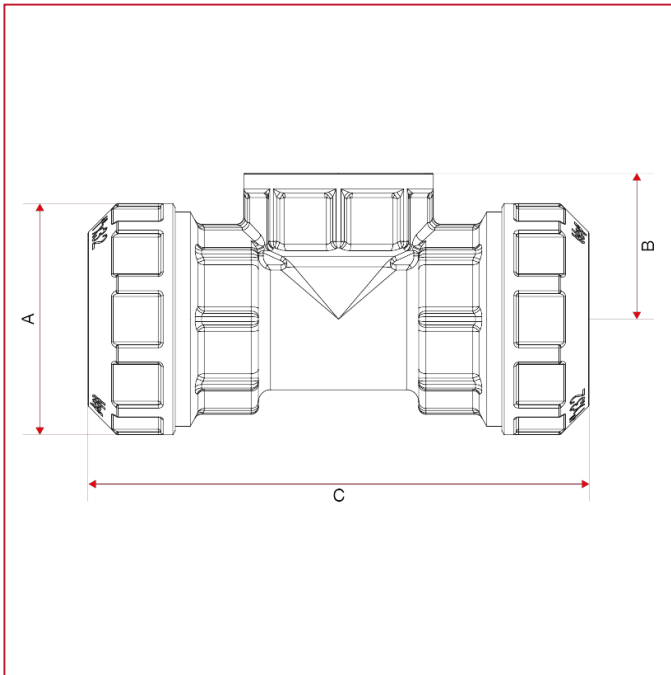

VX-N FITTINGS FOR POLYETHYLENE PIPES

735 Female branch T coupling

OVERALL DIMENSIONS

	1/2"x20	3/4"x25	1"x32	1"1/4x40
A	32	38	47,5	58
B	22	26	30	37
C	70,5	83	103	119

VX-N FITTINGS FOR POLYETHYLENE PIPES

735 Female branch T coupling

MATERIALS

POS.	DESCRIPTION	N.	MATERIAL
1	Body	1	Brass CW617N
2	Liner	2	Stainless steel AISI 304
3	O-ring	2	NBR
4	O-Ring pushing washer	2	Stainless steel AISI 304
5	Fastening ring	2	Brass CW617N
6	Tightening nut	2	Brass CW617N

VX-N FITTINGS FOR POLYETHYLENE PIPES

735 Female branch T coupling

INSTRUCTIONS INSTALLATION