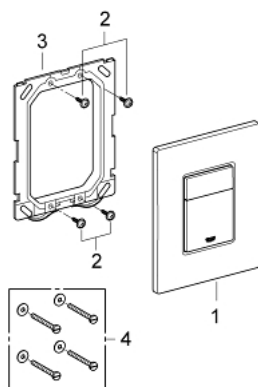

38 732 000 SKATE COSMOPOLITAN FLUSH PLATE

PRODUCT DESCRIPTION

- Colour: chrome
- for dual flush or start & stop actuation
- for pneumatic discharge valve AV1
- vertical and horizontal installation
- 156 x 197 mm
- made of ABS
- GROHE Long-Life finish
- GROHE Water Saving - Less water, perfect flow
- for combination with Rapid SL and Uniset with GD 2 cistern
- for use with Rapid SLX please order shaft 66 791 000 (sold separately)

38 732 000 SKATE COSMOPOLITAN FLUSH PLATE

SPARE PARTS, februar 2010 – now

1: Top plate with push button (Spare part-nr. 42371000)

2: Screw (Spare part-nr. 6636200M)

3: Mounting frame (Spare part-nr. 43207000)

4: Fixing set (Spare part-nr. 4308500M)*

* Optional accessories