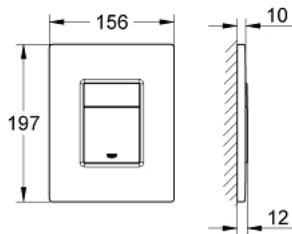

38 732 000 SKATE COSMOPOLITAN FLUSH PLATE

PRODUCT DESCRIPTION

- Colour: chrome
- for dual flush or start & stop actuation
- for pneumatic discharge valve AV1
- vertical and horizontal installation
- 156 x 197 mm
- made of ABS
- GROHE Long-Life finish
- GROHE Water Saving - Less water, perfect flow
- for combination with Rapid SL and Uniset with GD 2 cistern
- for use with Rapid SLX please order shaft 66 791 000 (sold separately)

38 732 000 SKATE COSMOPOLITAN FLUSH PLATE

SPARE PARTS, februar 2010 – now

1: Top plate with push button (Spare part-nr. 42371000)

2: Screw (Spare part-nr. 6636200M)

3: Mounting frame (Spare part-nr. 43207000)