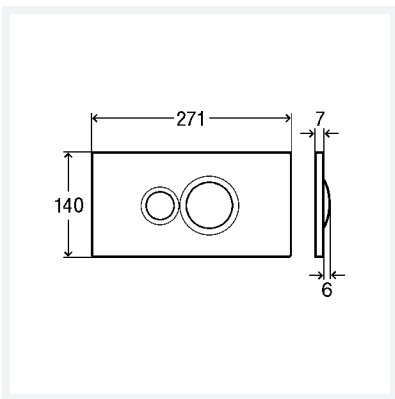

Flush plate

Visign for Style 10

- for concealed cistern 2H, concealed cistern 2L, concealed cistern 2C, concealed cistern Standard 2S (model 8180.26)
- , concealed cistern 2H, concealed cistern 2L, concealed cistern 2C, concealed cistern Standard 2S (model 8180.26), concealed cistern 1F (8 cm)
- manual flush actuation from front or top, dual flush technology

Components

fixing frame, fixing material

Model 8315.1

Article 596 316

Properties

| | |
|-------------|----------------------|
| Cover plate | plastic white alpine |
| Actuator | plastic white alpine |
| Weight | 310 g |
| Volume | 3108 cm ³ |
| Material | plastic |