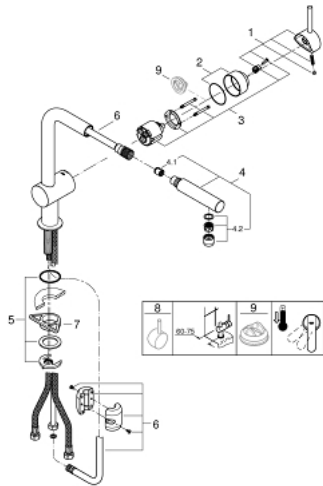

32 168 000 MINTA SINGLE-LEVER SINK MIXER 1/2"

PRODUCT DESCRIPTION

- Colour: chrome
- L-spout
- single hole installation
- GROHE Long-Life finish
- GROHE SilkMove 46 mm ceramic cartridge
- pull-out mousseur
- adjustable flow rate limiter
- swivel tubular spout
- swivel area 360°
- integrated non-return valves
- protected against backflow
- flexible connection hoses
- rapid installation system
- maximum flow rate (at 3 bar): 10 l/min

32 168 000 MINTA SINGLE-LEVER SINK MIXER 1/2"

SPARE PARTS, november 2019 – now

- 1: Lever (Spare part-nr. 46015000)
 - 2: Cap (Spare part-nr. 46025000)
 - 3: Cartridge (Spare part-nr. 46048000)
 - 4: Pull out spray (Spare part-nr. 46858000)
 - 4.1: Non-return valve (Spare part-nr. 08565000)
 - 4.2: Mousseur (Spare part-nr. 13967000)
 - 5: Shank mounting kit (Spare part-nr. 46345000)
 - 6: Shower hose (Spare part-nr. 48293000)
 - 7: Support plate (Spare part-nr. 05334000)
 - 8: Lever (Spare part-nr. 40684000)*
 - 9: Temperature limiter (Spare part-nr. 46375000)*
- * Optional accessories