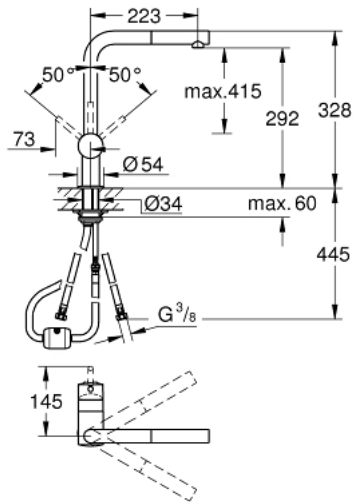

32 168 000 MINTA SINGLE-LEVER SINK MIXER 1/2"

PRODUCT DESCRIPTION

- Colour: chrome
- L-spout
- single hole installation
- GROHE Long-Life finish
- GROHE SilkMove 46 mm ceramic cartridge
- pull-out mousseur
- adjustable flow rate limiter
- swivel tubular spout
- swivel area 360°
- integrated non-return valves
- protected against backflow
- flexible connection hoses
- rapid installation system
- maximum flow rate (at 3 bar): 10 l/min

32 168 000 MINTA SINGLE-LEVER SINK MIXER 1/2"

SPARE PARTS, november 2019 – now

- 1: Lever (Spare part-nr. 46015000)
 - 2: Cap (Spare part-nr. 46025000)
 - 3: Cartridge (Spare part-nr. 46048000)
 - 4: Pull out spray (Spare part-nr. 46858000)
 - 4.1: Non-return valve (Spare part-nr. 08565000)
 - 4.2: Mousseur (Spare part-nr. 13967000)
 - 5: Shank mounting kit (Spare part-nr. 46345000)
 - 6: Shower hose (Spare part-nr. 48293000)
 - 7: Support plate (Spare part-nr. 05334000)
 - 8: Lever (Spare part-nr. 40684000)*
 - 9: Temperature limiter (Spare part-nr. 46375000)*
- * Optional accessories