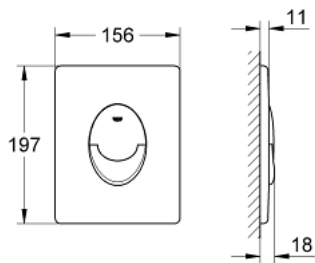

## 38 505 SH0 SKATE AIR FLUSH PLATE

### PRODUCT DESCRIPTION

- Colour: alpine white
- for dual flush or start & stop actuation
- for pneumatic discharge valve AV1
- vertical installation
- 156 x 197 mm
- made of ABS
- GROHE Long-Life finish
- GROHE Water Saving - Less water, perfect flow
- for combination with Rapid SL and Uniset with GD 2 cistern
- for use with Rapid SLX please order shaft 66 791 000 (sold separately)