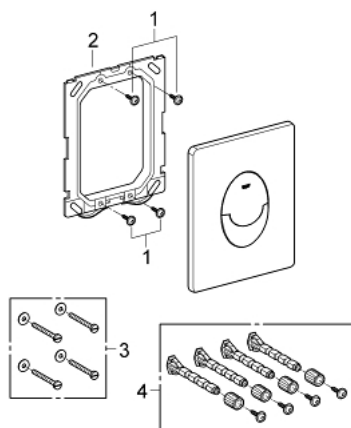

## 38 505 SH0 SKATE AIR FLUSH PLATE

### PRODUCT DESCRIPTION

- Colour: alpine white
- for dual flush or start & stop actuation
- for pneumatic discharge valve AV1
- vertical installation
- 156 x 197 mm
- made of ABS
- GROHE Long-Life finish
- GROHE Water Saving - Less water, perfect flow
- for combination with Rapid SL and Uniset with GD 2 cistern
- for use with Rapid SLX please order shaft 66 791 000 (sold separately)

### SPARE PARTS, marec 2013 – now

- 1: Screw (Spare part-nr. 6636200M)
- 2: Mounting frame (Spare part-nr. 43207000)
- 3: Fixing set (Spare part-nr. 4308500M)\*
- 4: Fixing set (Spare part-nr. 4215800M)\*